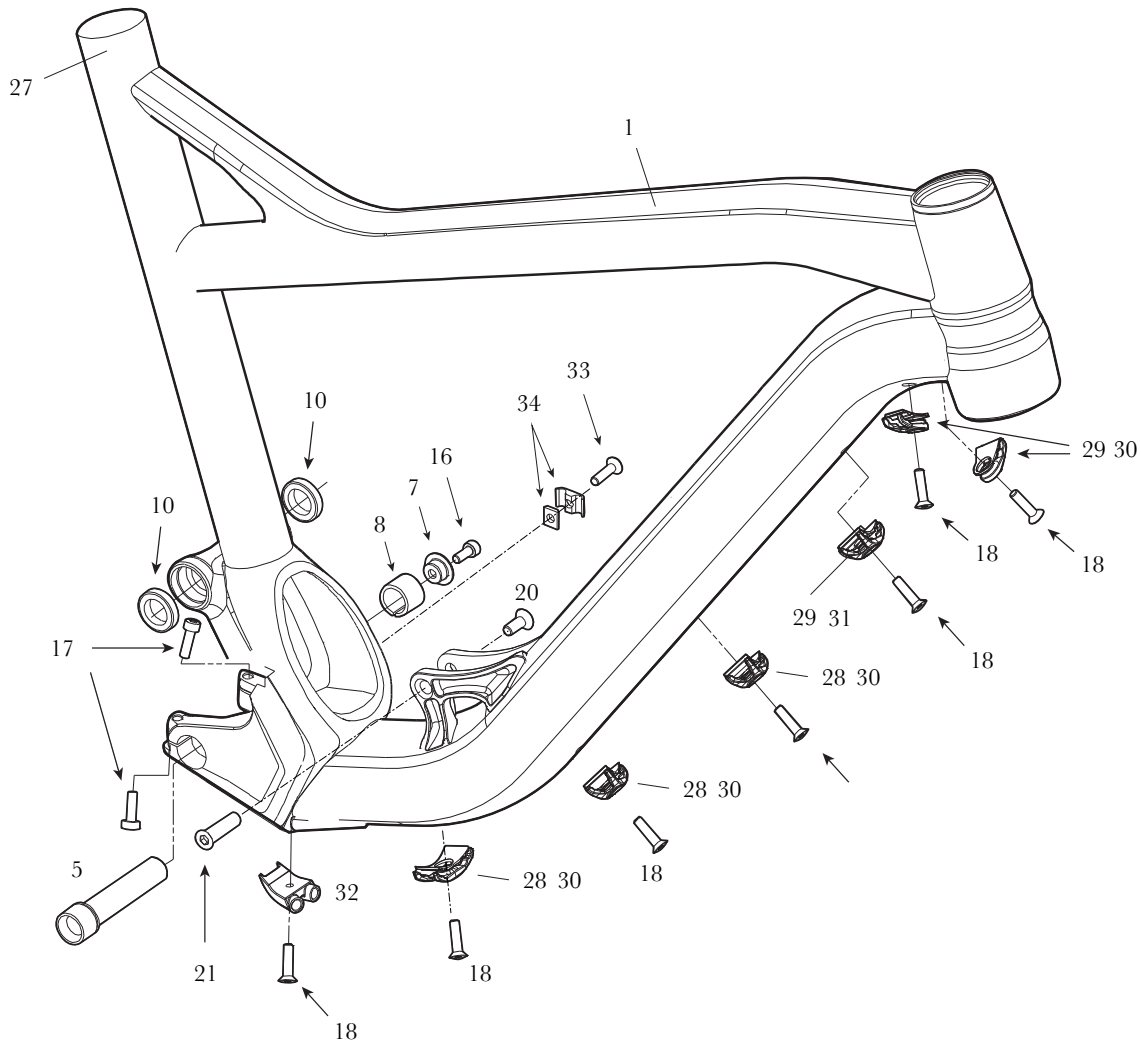

GT GRADE (2015)32

DERAILLEUR KITS 33-40

CSG WARRANTY CLAIMS PROCESS 41-43

GT LIMITED WARRANTY 44

B2B CLAIM GUIDE..... 45-46

WARRANTY SUPPLIER CONTACT INFORMATION 47-50

GT SENSOR/FORCE (2014-2015)

CODE	DESCRIPTION	ITEM (QTY)
KG0001N02	KIT BEARING FORCE SENSOR	10(4X), 9(2X)
KG0002N02	KIT HARDWARE 1 SS BB LINK	4, 16, 7, 35, 17(2X)
KG0004N02	KIT HARDWARE 2 CS BB LINK	6, 7, 16, 35, 17(2X)
KG0005N03	KIT HARDWARE 3 CS SS ALLOY	12(2X), 13(2X), 14(2X), 11(4X), 15(4X), 39(4X)
KG0005N04	KIT HARDWARE 3 CS SS CARBON	
KG0006N02	KIT DERR HANGER FORCE SENSOR	22, 23, 24
KG0007N02	KIT DERR HANGER (SHIMANO) D TYPE	
KG0008N02	KIT HARDWARE 4 BB LINK FT	5, 8, 17(2X), 7(3X), 16(3X)
KG0031N02	KIT BB SENSOR SLV	3
KG0032N01	KIT BB FORCE SLV	3

CODE	DESCRIPTION	ITEM (QTY)
KG0003N02	KIT SHOCK BOLTS FORCE SENSOR	19, 20, 21
KG0009N02	KIT CABLE GUIDE FORCE SENSOR	32, 34, 29(2X), 31(2X), 28(3X), 30(3X), 18(7X)
KG0010N01	KIT CABLE CLAMP (10X)	33(10X), 34(10X)
KG0012N02	SEATBINDER GT 31.8MM	27
KG0014N02	KIT SAG INDICATOR FORCE	FORCE SPECIFIC
KG0015N02	KIT SAG INDICATOR SENSOR	SENSOR SPECIFIC
KG0016N02	KIT FRONT DERR MOUNT CRB FORCE/SENSOR	FORCE AND SENSOR CARBON SPECIFIC
KG0017N02	KIT BARREL NUT M6 POST MOUNT (10X)	FORCE AND SENSOR CARBON SPECIFIC
KG0013N02	KIT MUDGUARD FORCE SENSOR	
KG0011N02	KIT CABLE GUIDE PIPE (10X)	