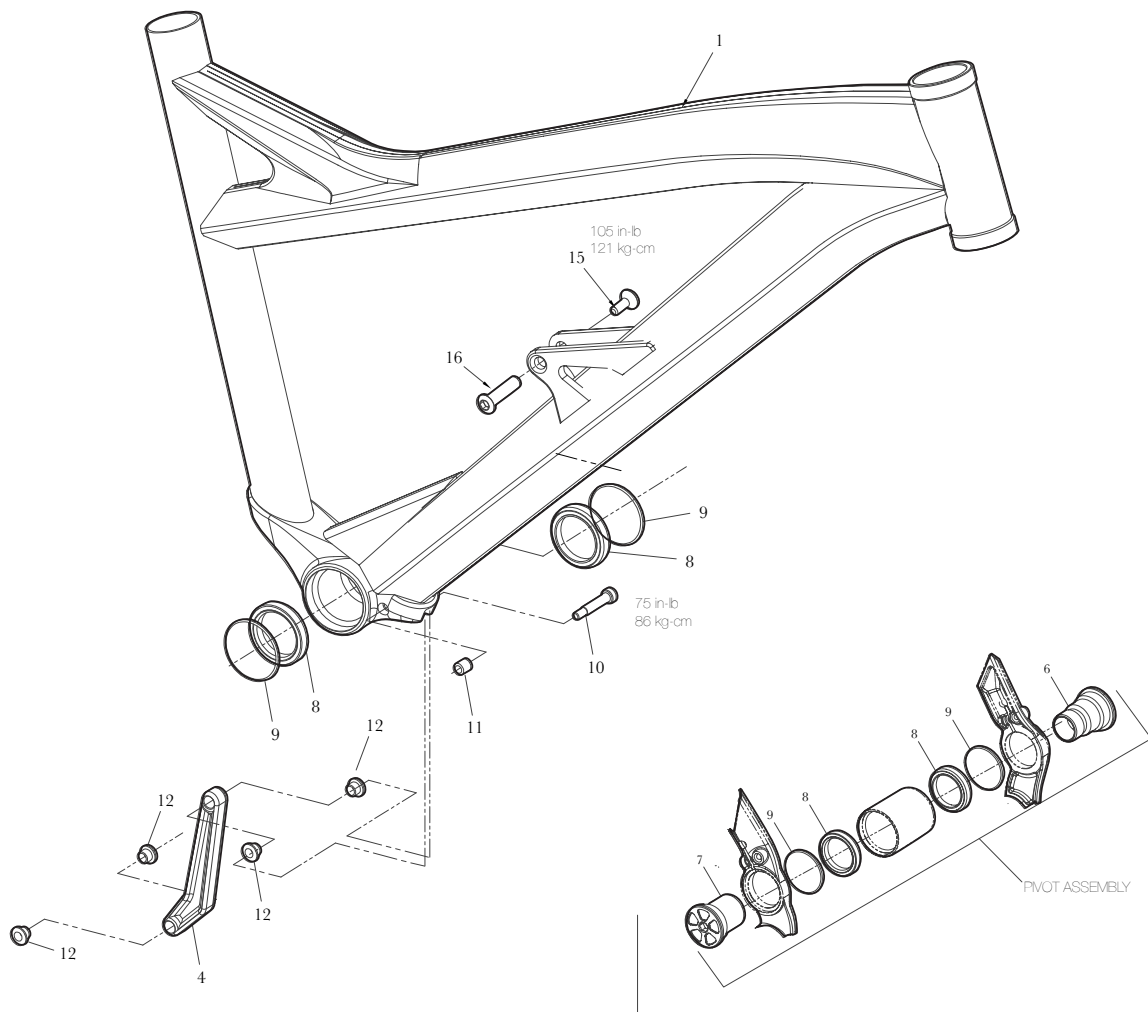

CODE	DESCRIPTION	ITEM (QTY)
ATIOT3850	REAR SHOCK NUT (SEXBOLT)	17
ATIDH0117	DROPOUT (LH) (MAXEL)	20
ATIDH0118	DROPOUT (RH) (MAXEL)	21
ATIOT2179	DROPOUT BOLT	22
ATIOT2180	DROPOUT NUT	23
ATIOT4198	MAIN PIVOT PIN FEMALE ISCG MOUNT	24
ATIOT0238	DROPOUT (LH) (SHIMANO) 142MM	
ATIOT0237	DROPOUT (RH) (SHIMANO) 142MM	
ATIPT0058	DERAILEUR TUBE CAP	25
ATIBO0273	WATER BOTTLE BOLTS	26
ATIOT2895	CABLE COVERS	27
ATIOT3867	BOLT ON HOUSING GUIDES	28