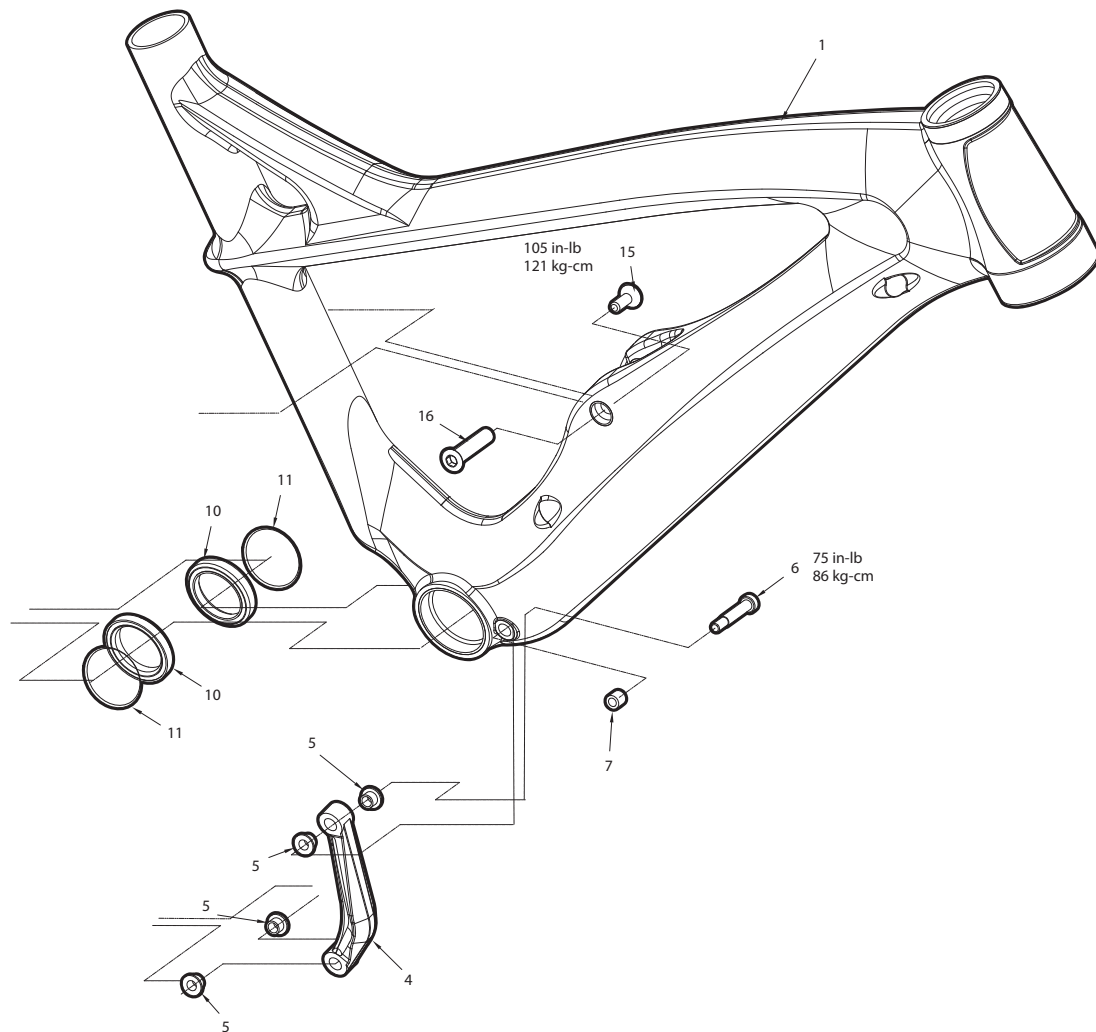

CODE	DESCRIPTION	ITEM (QTY)
ATIOT2170	SHOCK BOLT, SS	15
ATIOT2983	FRONT SHOCK NUT(SEXBOLT), 52MM	16
ATIOT3850	REAR SHOCK NUT (SEX BOLT), 49MM	17
ATIDH0238	KIT,DROPOUT (LH) 142 THRU (ATIDH0238)	20
ATIDH0237	KIT,DROPOUT (RH) 142 THRU (ATIDH0237)	21
ATIOT2179	DROPOUT BOLT	22
ATIOT2180	DROPOUT NUT	23
ATIBO0343	M5 SOCKET HEAD SCREW	24
ATIOT4973	KIT,M12 (SHIMANO) MAXLE NUT 142	25
ATIPT0058	DERAILEUR TUBE CAP	26
ATIBO0273	WATER BOTTLE BOLTS	27