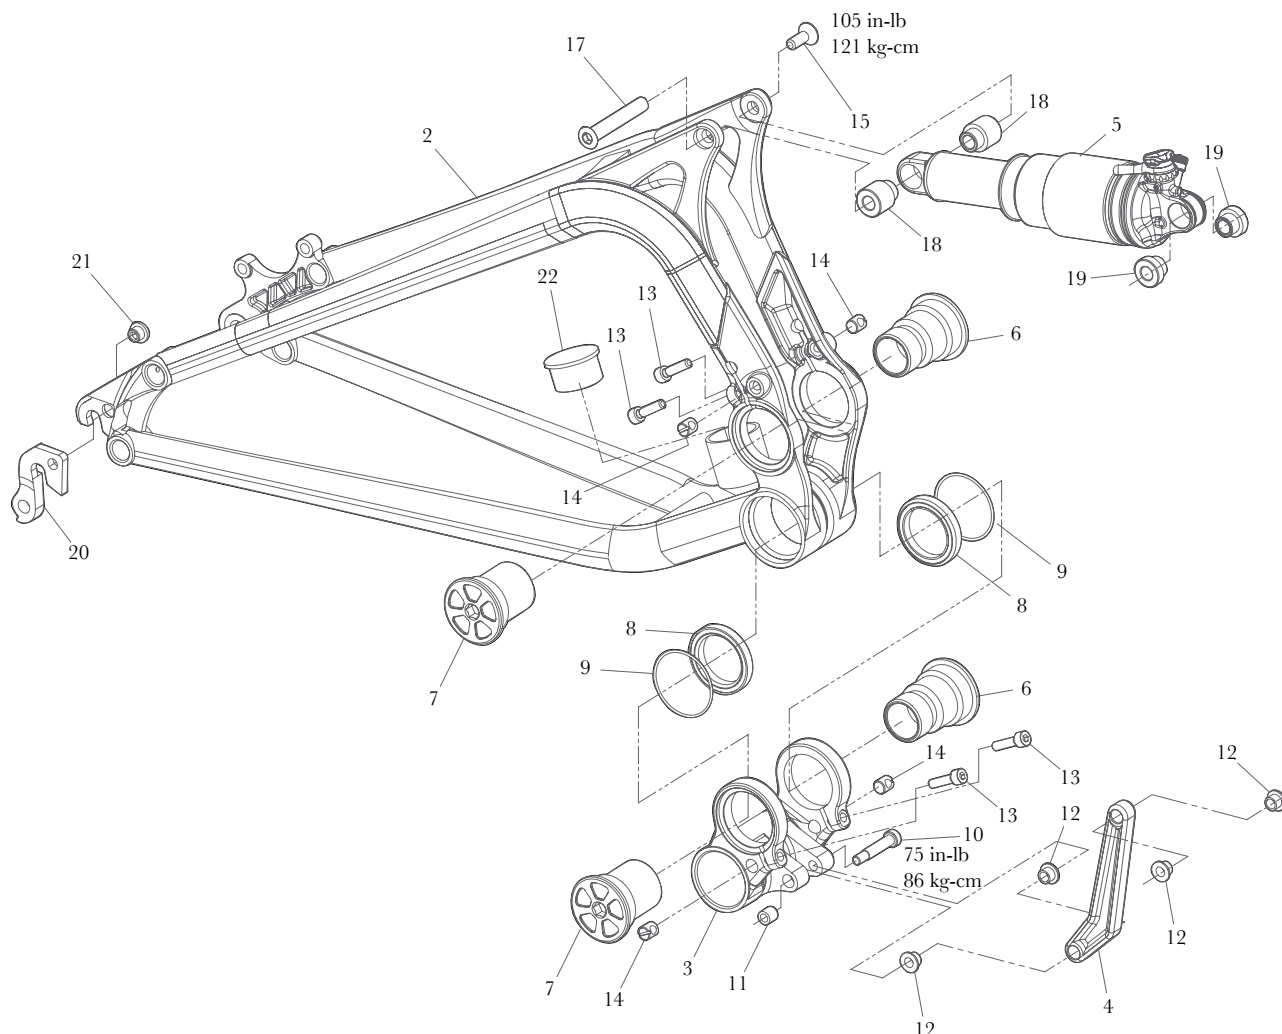

GT SENSOR 26ER & 29ER (2010-2013)

CODE	DESCRIPTION	ITEM (QTY)
ATIOT3849	BB-LINK MY10 SENSOR	3
ATIOT2784	DOGBONE MY09 SANCTION	4
N/A	SHOCK 7.5"X2.0"	5
ATIOT3864	MAIN PIVOT PIN MALE, SILVER ANOD.	6
ATIOT3865	MAIN PIVOT PIN FEMALE, SILVER ANOD.	7
ATIOT2016	MAIN PIVOT BEARING (873S-2RS)	8
ATIOT3866	O-RING RUBBER	9
ATIBO0087	DOGBONE SHOULDER BOLT	10
ATINT0027	DOGBONE M5 THREADED INSERT	11
ATIOT1468	FLANGE BEARING LFM-0608-06	12
ATIBO0272	SOCKET HEAD CAP SCREW, M5X0.8X20MM	13
ATINT0031	BARREL NUT	14
ATIOT0298	SHOCK BOLT, SS	15
ATIOT2983	FRONT SHOCK NUT (SEX BOLT), 32MM	16