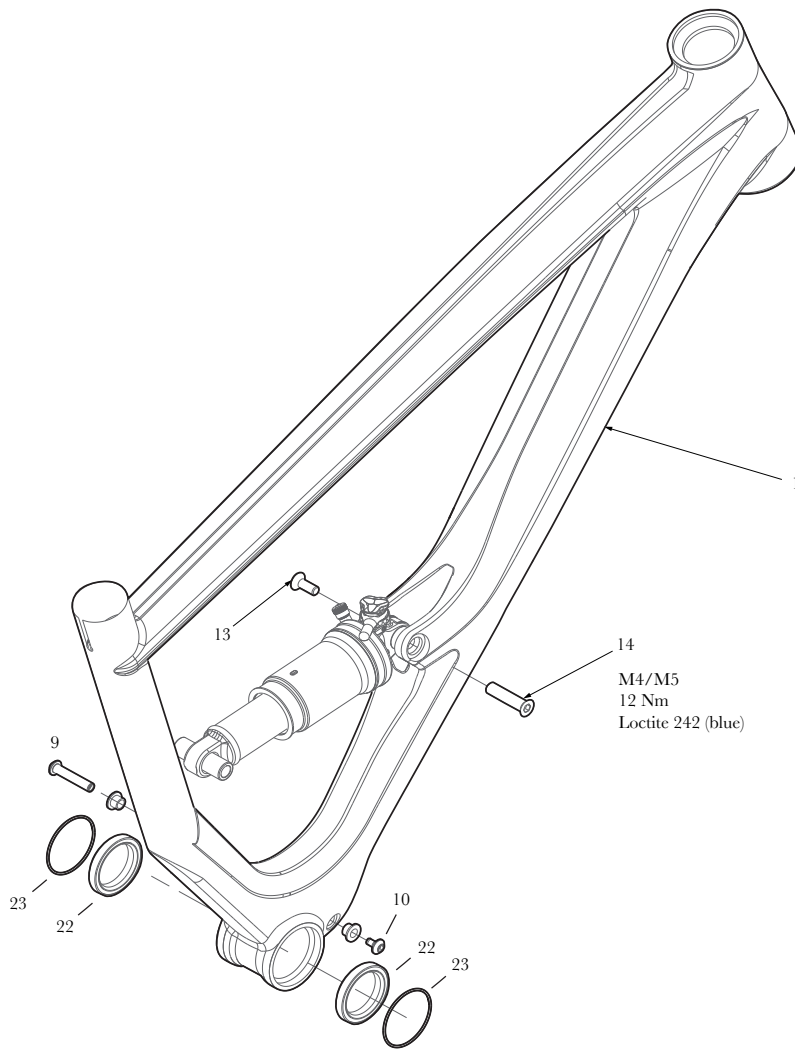

CODE	DESCRIPTION	ITEM (QTY)
1	2ZAS29 FRONT TRIANGLE	1
9	ATIOT4963	9
10	ATIOT4964	10
13	ATIOT4974	13
14	ATIOT4968	14