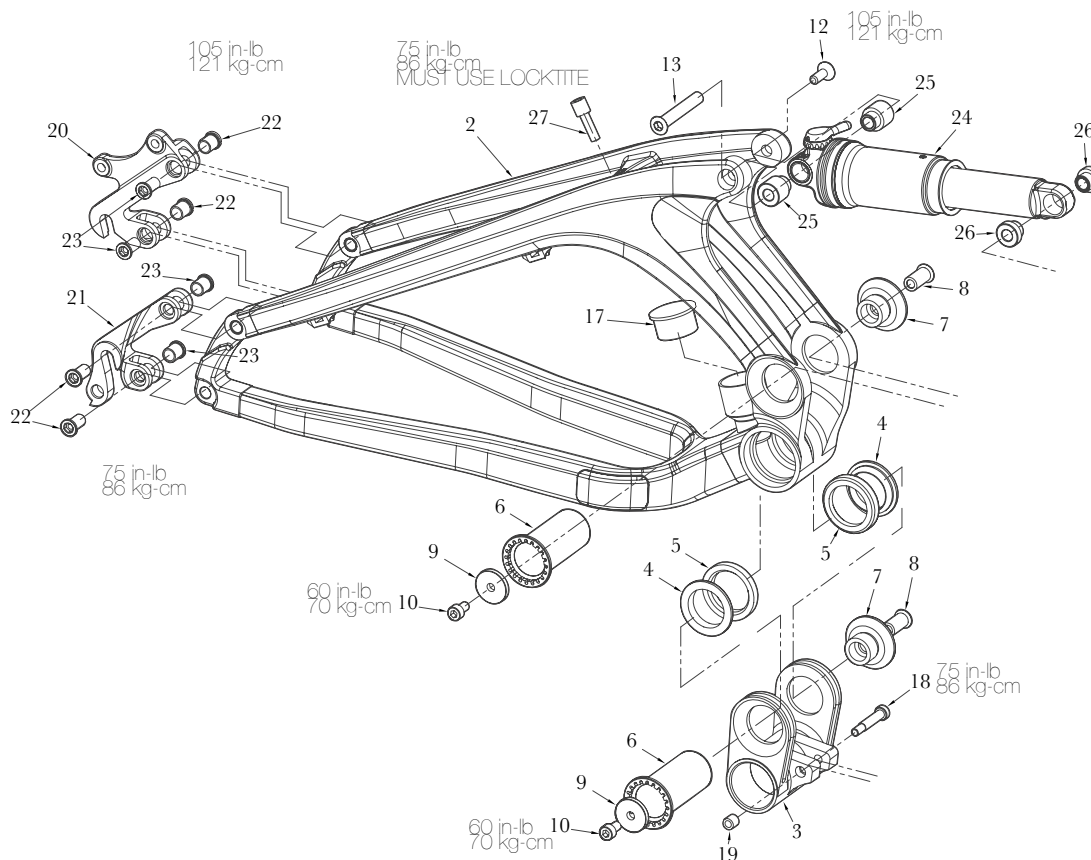

GT FORCE CARBON (2008 - 2011) FORCE ALLOY (2008 - 2010)

CODE	DESCRIPTION	ITEM (QTY)
ATIOT2981	BB-LINK, ALL BLACK ANOD.	3
ATIOT2170	SHOCK BOLT	12
ATIOT2982	REAR SHOCK NUT(SEXBOLT)	13
ATIOT2983	FRONT SHOCK NUT(SEXBOLT)	14
ATIOT2980	DOG BONE	15
ATIOT1468	IGUS DOGBONE BEARING	16
ATIPT0058	DERAILLEUR TUBE CAP	17
ATIBO0087	DOG BONE SHOULDER BOLT M6X25	18
ATINT0027	DOG BONE THREADED ANCHOR INSERT 8X8	19
ATIDH0062	DROPOUT (LH) (standard) 9MM	20
ATIDH0063	DROPOUT (RH) (standard) 9MM	21
ATIDH0117	DROPOUT (LH) MAXLE 12MM	20
ATIDH0118	DROPOUT (RH) MAXLE 12MM	21
ATIOT2179	HANGER BOLT	22
ATIOT2180	HANGER NUT	23
ATIOT2984	FD CABLE STOP	27
ATIOT2895	CABLE CLIP	
ATIBS0180	PIVOT BEARING ASSEMBLY	11
ATIOT2021	MAIN PIN LOCK WASHER	9
ATIOT2022	MAIN PIN LOCK BOLT	10