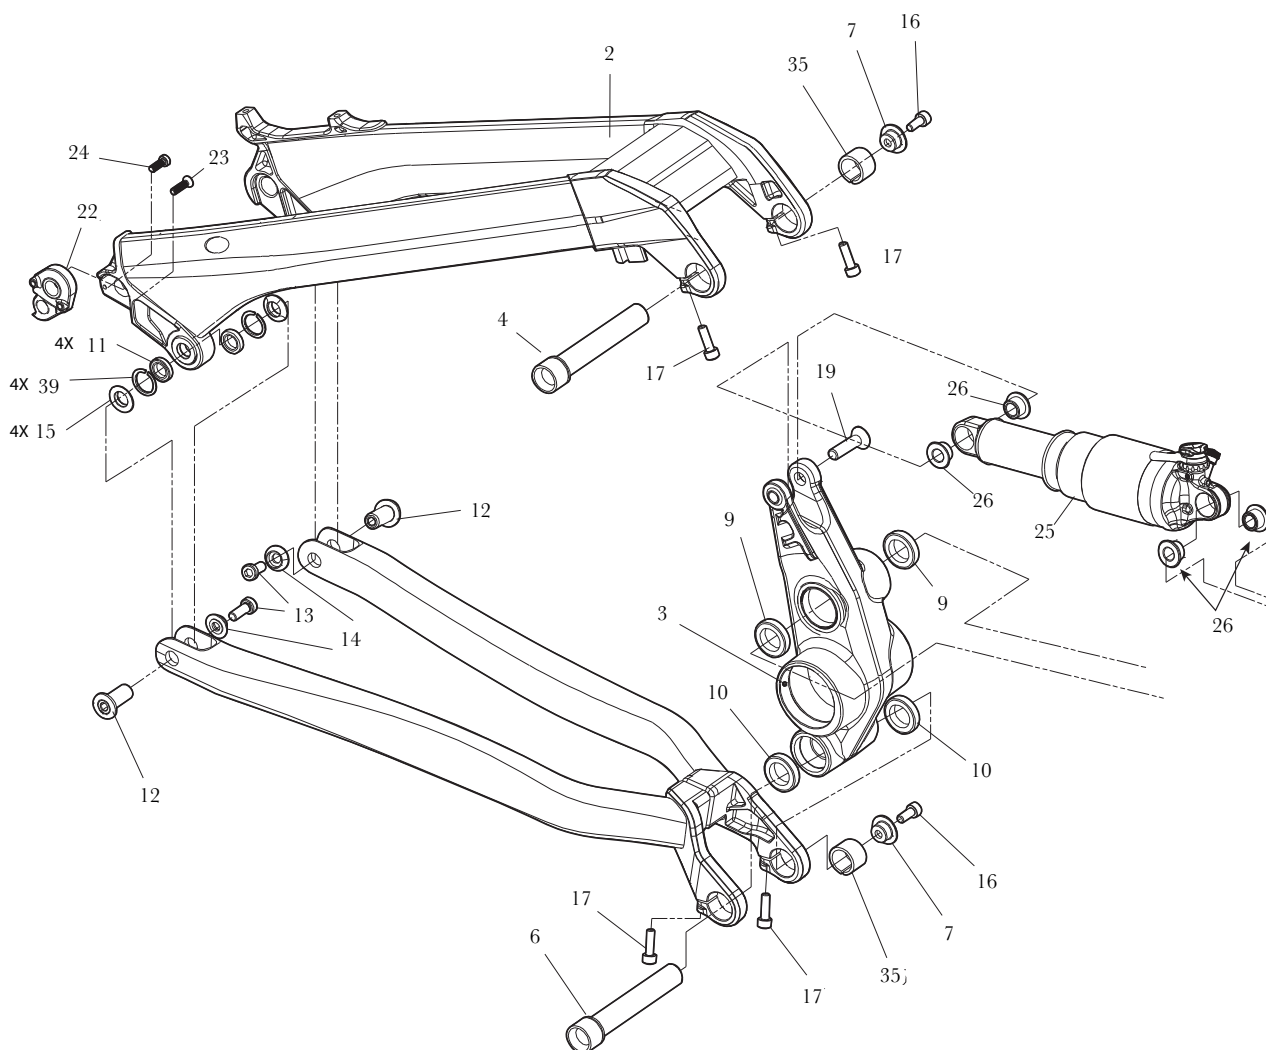

GT GRADE (2015)32

DERAILLEUR KITS 33-40

CSG WARRANTY CLAIMS PROCESS 41-43

GT LIMITED WARRANTY 44

B2B CLAIM GUIDE..... 45-46

WARRANTY SUPPLIER CONTACT INFORMATION 47-50

GT SENSOR/FORCE (2014-2015)

CODE	DESCRIPTION	ITEM (QTY)
KG0001N02	KIT BEARING FORCE SENSOR	10(4X), 9(2X)
KG0002N02	KIT HARDWARE 1 SS BB LINK	4, 16, 7, 35, 17(2X)
KG0004N02	KIT HARDWARE 2 CS BB LINK	6, 7, 16, 35, 17(2X)
KG0005N03	KIT HARDWARE 3 CS SS ALLOY	12(2X), 13(2X), 14(2X), 11(4X), 15(4X), 39(4X)
KG0005N04	KIT HARDWARE 3 CS SS CARBON	
KG0006N02	KIT DERR HANGER FORCE SENSOR	22, 23, 24
KG0007N02	KIT DERR HANGER (SHIMANO) D TYPE	
KG0008N02	KIT HARDWARE 4 BB LINK FT	5, 8, 17(2X), 7(3X), 16(3X)
KG0031N02	KIT BB SENSOR SLV	3
KG0032N01	KIT BB FORCE SLV	3

CODE	DESCRIPTION	ITEM (QTY)
KG0003N02	KIT SHOCK BOLTS FORCE SENSOR	19, 20, 21
KG0009N02	KIT CABLE GUIDE FORCE SENSOR	32, 34, 29(2X), 31(2X), 28(3X), 30(3X), 18(7X)
KG0010N01	KIT CABLE CLAMP (10X)	33(10X), 34(10X)
KG0012N02	SEATBINDER GT 31.8MM	27
KG0014N02	KIT SAG INDICATOR FORCE	FORCE SPECIFIC
KG0015N02	KIT SAG INDICATOR SENSOR	SENSOR SPECIFIC
KG0016N02	KIT FRONT DERR MOUNT CRB FORCE/SENSOR	FORCE AND SENSOR CARBON SPECIFIC
KG0017N02	KIT BARREL NUT M6 POST MOUNT (10X)	FORCE AND SENSOR CARBON SPECIFIC
KG0013N02	KIT MUDGUARD FORCE SENSOR	
KG0011N02	KIT CABLE GUIDE PIPE (10X)	