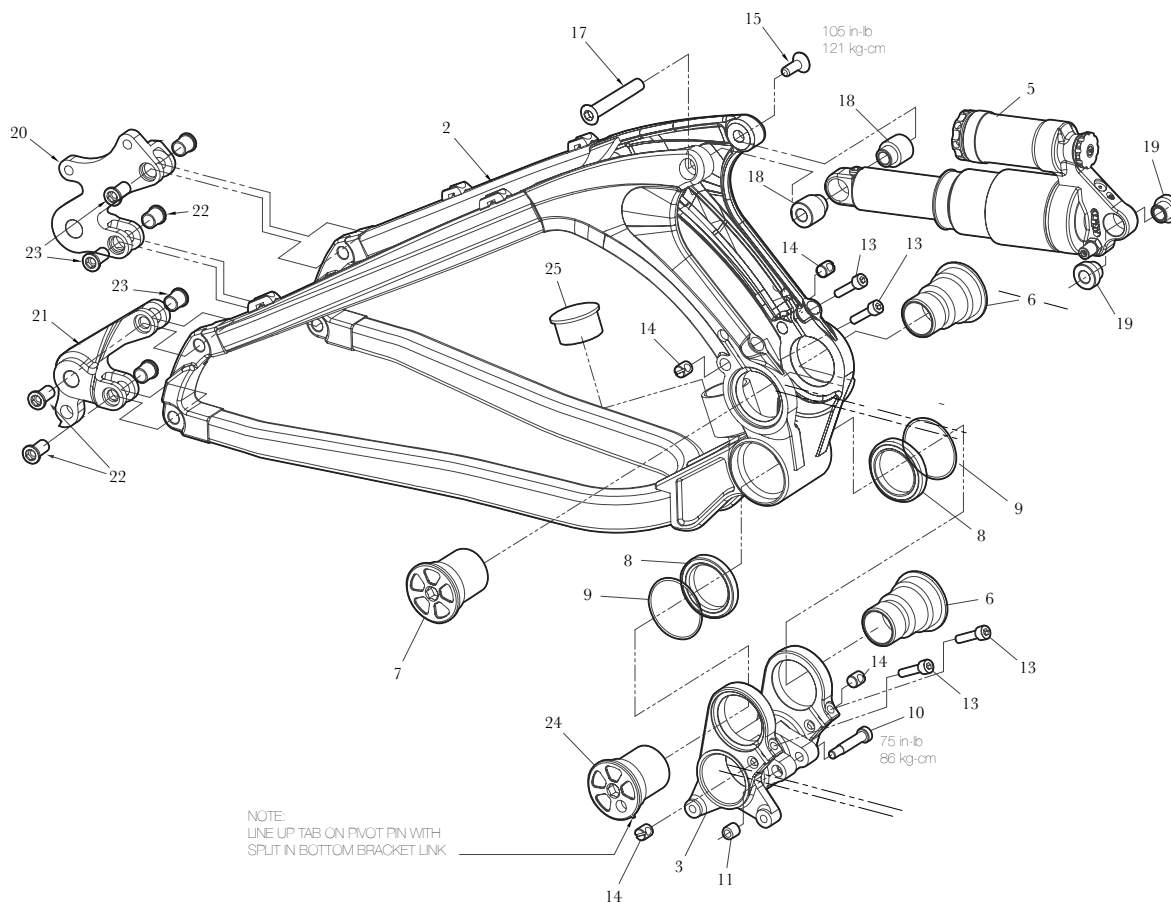

GT SANCTION (2011-2012) FORCE LE (2013)

CODE	DESCRIPTION	ITEM (QTY)
ATIOT4147	BB-LINK MY11 FORCE / SANCTION	3
ATIOT2784	DOGBONE MY09 SANCTION	4
	SHOCK 7.5" X 2.0"	5
ATIOT4197	MAIN PIVOT PIN MALE	6
ATIOT4196	MAIN PIVOT PIN FEMALE	7
ATIOT2016	MAIN PIVOT BEARING (873S-2RS)	8
ATIOT3866	O-RING RUBBER	9
ATIBO0087	DOGBONE SHOULDER BOLT	10
ATINT0027	DOGBONE M5 THREADED INSERT	11
ATIOT1468	M6X6L IGUS FLANGE BEARING	12
ATIBO0272	SOCKET HEAD CAP SCREW	13
ATINT0031	BARREL NUT	14
ATIOT2170	SHOCK BOLT, SS	15
ATIOT2983	FRONT SHOCK NUT (SEXBOLT)	16
ATIOT3850	REAR SHOCK NUT (SEXBOLT)	17
ATIDH0117	DROPOUT (LH) MAXLE 12MM (SANCTION)	20
ATIDH0118	DROPOUT (RH) MAXLE 12MM (SANCTION)	21
ATIDH0062	DROPOUT (LH) (standard) 9MM (SANCTION)	20
ATIDH0063	DROPOUT (RH) (standard) 9MM (SANCTION)	21
ATIOT2179	HANGER BOLT	22