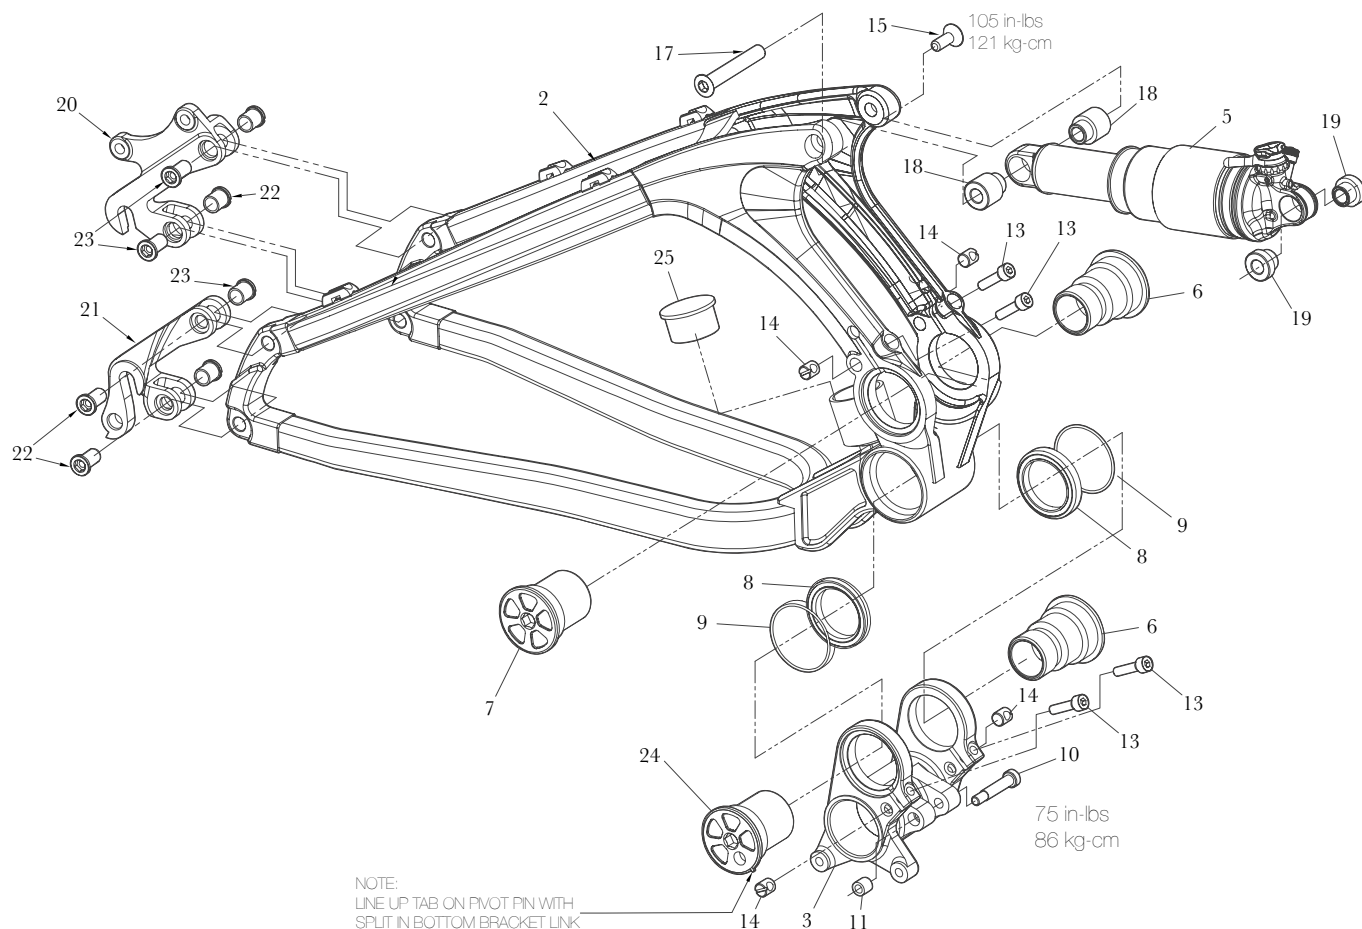

GT FORCE ALLOY (2011-2013)

CODE	DESCRIPTION	ITEM (QTY)
ATIGTPART010	PIVOTS BEARINGS+DOGBONE BEARINGS	
	ACB BEARING (873S-2RS)	(4)
	M6X6L IGUS FLANGE BEARING	(4)
ATIGTPART014	PIVOTS BEARINGS	
	ACB BEARING (873S-2RS)	(4)
ATIOT4147	BB-LINK MY11 FORCE / SANCTION	3
ATIOT2784	DOGBONE MY09 SANCTION	4
N/A	SHOCK 7.5" X 2.0"	5
ATIOT4197	MAIN PIVOT PIN MALE	6
ATIOT4196	MAIN PIVOT PIN FEMALE	7
ATIOT2016	MAIN PIVOT BEARING (873S-2RS)	8
ATIOT3866	O-RING RUBBER	9
ATIBO0087	DOGBONE SHOULDER BOLT	10
ATINT0027	DOGBONE M5 THREADED INSERT	11
ATIOT1468	M6X6L IGUS FLANGE BEARING	12
ATIBO0272	SOCKET HEAD CAP SCREW	13