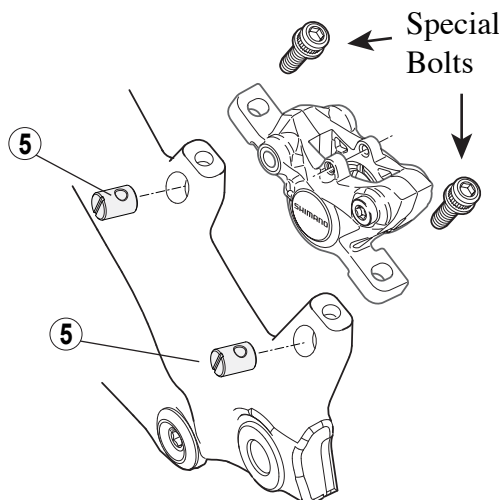

Rear Brake Caliper Mounting Bolts

(For Certain 2015 Models)

The following 2015 GT bike models utilize barrel nuts and require the use of the special longer rear brake attachment bolts listed in this supplement:

- HELION CARBON   ZASKAR 9R CARBON
- SENSOR CARBON   ZASKAR LE 27.5
- FORCE X CARBON

For these 2015 models, GT has specified exclusively the Shimano brakes shown below. Shimano has custom made brake bolts that are compatible with these frames. **The brake bolt and barrel nut service kits are available through your GT Dealer. These bolts are not available through Shimano.**