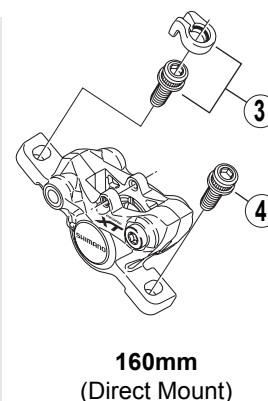

XTR Disc Brake BR-M9000

- 1 - Caliper Fixing Bolt Unit (M6 x 40.4)
- 2 - Caliper Fixing Bolt Unit (M6 x 34.2)
- 3 - Caliper Fixing Bolt (M6x20.2)

DEORE XT Disc Brake BR-M785

- 1 - Caliper Fixing Bolt Unit (M6 x 41.6)
- 2 - Caliper Fixing Bolt Unit (M6 x 35.8)
- 3 - Adapter Fixing Bolt (M6 x21.8) & Snap Ring
- 4 - Adapter Fixing Bolt (M6 x21.8)