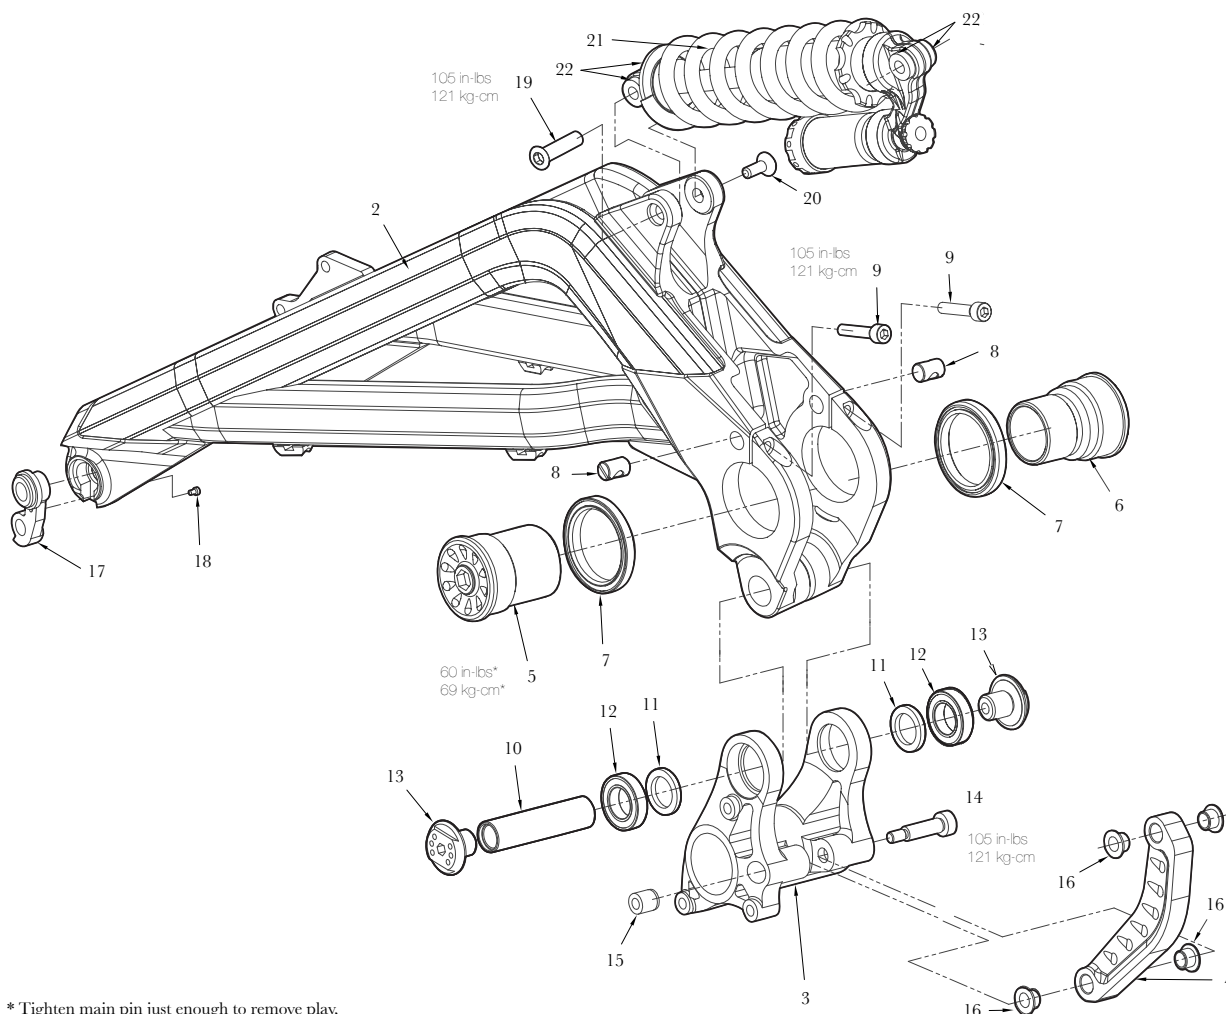

GT RUCKUS 7 (2011) GT FURY ALLOY (2012-2013)

* Tighten main pin just enough to remove play, similar to a headset adjustment.

CODE	DESCRIPTION	ITEM (QTY)
ATIOT3853	BB-LINK MY09 DHI	3
ATIOT3854	DOG BONE MY09 DHI	4
ATIOT3855	MAIN PIVOT PIN FEMALE	5
ATIOT3856	MAIN PIVOT PIN MALE	6
ATIOT3863	MAIN PIVOT BEARING ACB:40X52X7I	7
ATIOT3857	BARREL NUT M6X1XOD10XL15(SS)	8
ATIOT3851	SOCKET HEAD CAP SCREW M6X1X30L	9
ATIOT3858	BB-LINK THREADED AXLE M14X1.5X69L OD=17	10
ATIOT3859	BB-LINK BEARING SPACER 17X25X3	11
ATIOT3824	BB-LINK BEARING 6903-2RS	12
ATIOT3860	BB-LINK CAP BOLE M14X1.5X15L	13