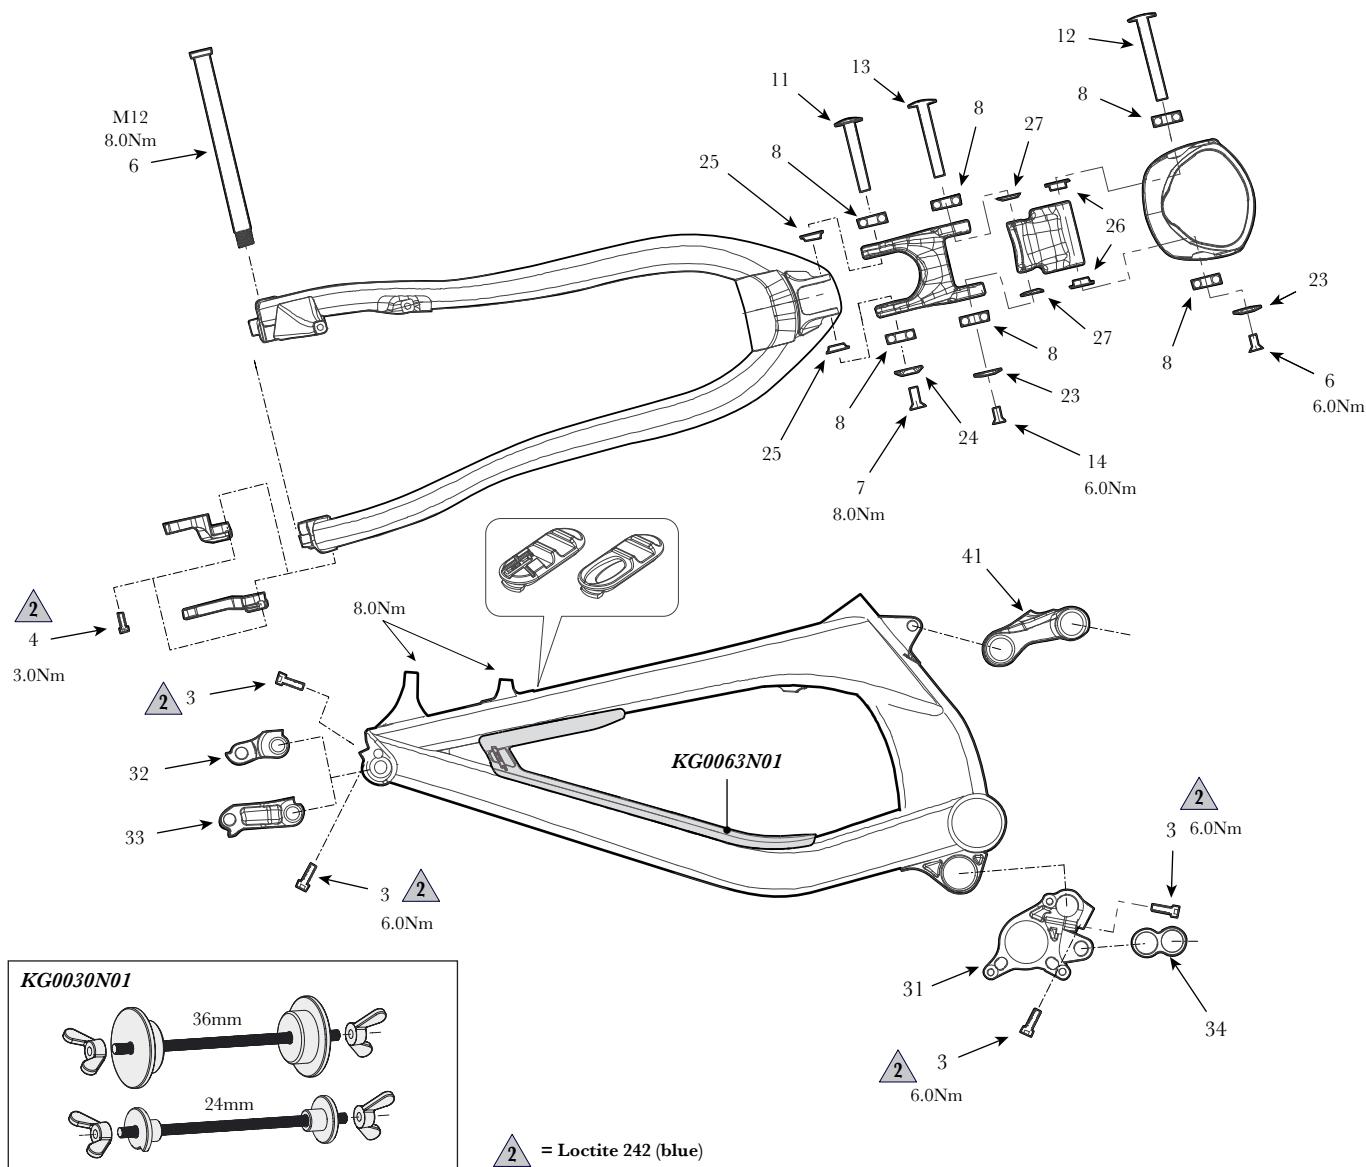

GT FURY ALLOY (2014-2015)

26" 27.5"

CODE	DESCRIPTION	ITEM (QTY)
KG0018N02	KIT SHOCK BOLT FURY	11, 1, 7, 24, 25(2X)
KG0019N02	KIT HARDWARE FURY	12, 13, 23(2X), 6(2X), 26(2X), 27(2X)
KG0020N02	KIT CABLE CLAMP (10X)	5(10X), 28(10X), 29(10X)
KG0021N02	KIT DERR HANGER STD FURY	32, 4
KG0022N02	KIT DERR HANGER (SHIMANO) FURY	33, 4
KG0023N02	KIT REAR AXLE ADH13 FURY	14, 3(2X)
KG0024N02	KIT BEARINGS FURY	8(6X), 9(4X), 10(2X)
KG0061N01	KIT RUBBER PLUG FURY (10X)	
KG0063N01	KIT CHAINSTAY PROTECTOR FURY