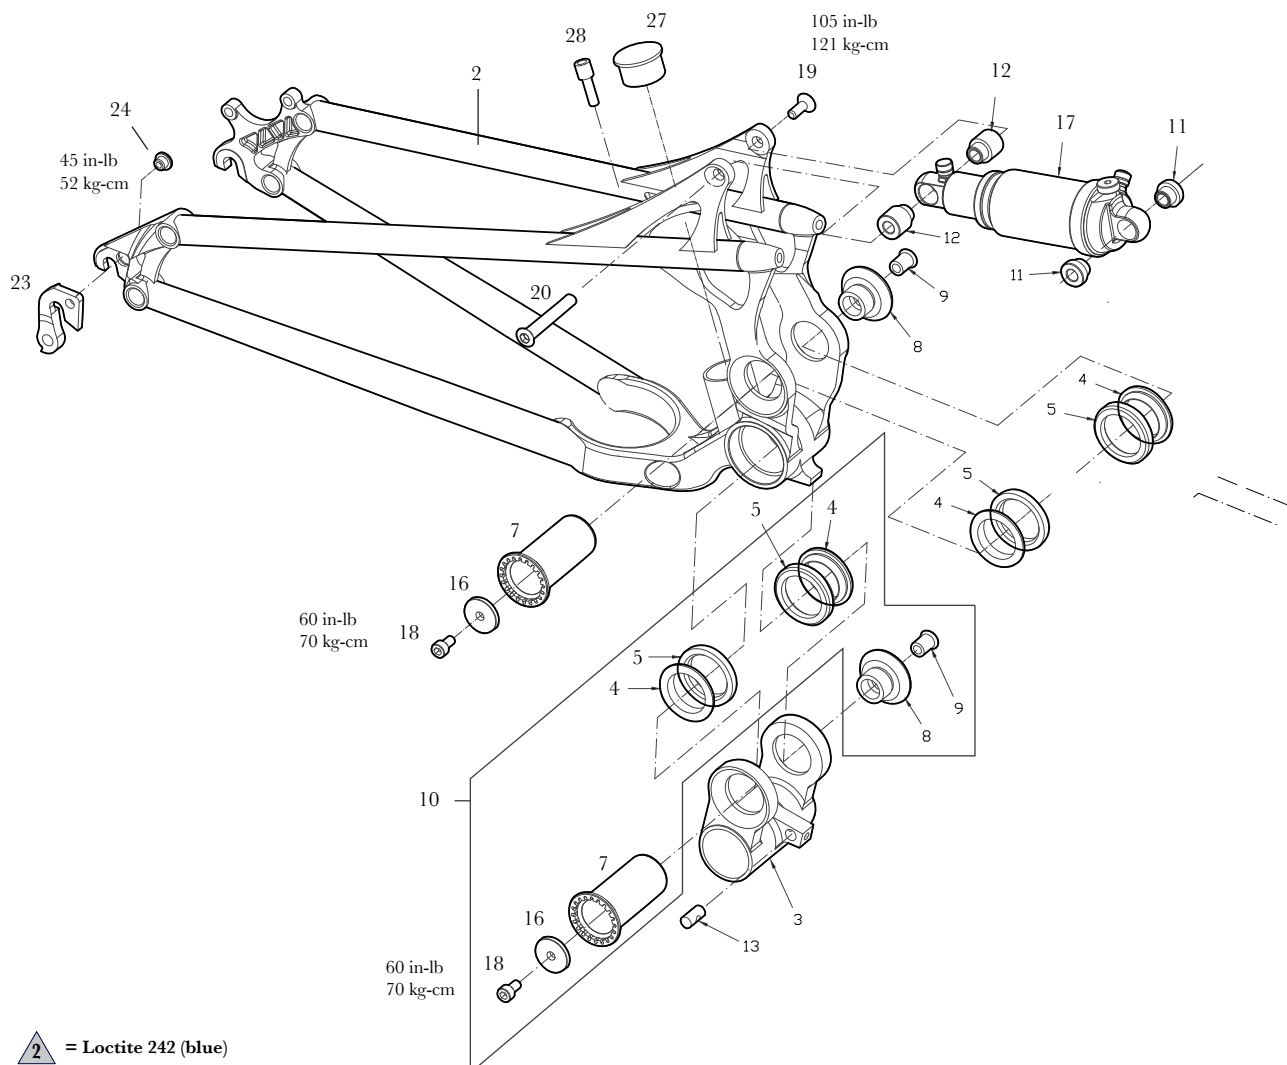

GT MARATHON (2008-2010)

CODE	DESCRIPTION	ITEM (QTY)
ATIGTPART014	BEARING KIT (873S-2RS)	5
	ACB BEARING (873S-2RS)	(4)
ATIGTPART015	MARATHON BOLT/SPACER KIT	
	SPLIT CONE	4(4)
	MAIN PIN (2X)	7(2)
	MAIN PIN CAP	8 (2)
	MAIN PIN LOCK NUT	9 (2)
	BARREL NUT	13 (2)
	MAIN PIVOT LOCK WASHER	16 (2)
	MAIN PIN LOCK BOLT (M6X1.0PX13L)	18 (2)
	SHOCK BOLT	19 (2)
	SHOCK NUT	20 (2)
	DERAILLEUR TUBE CAP	25
	FRONT DERAILLEUR CBL STOP	26