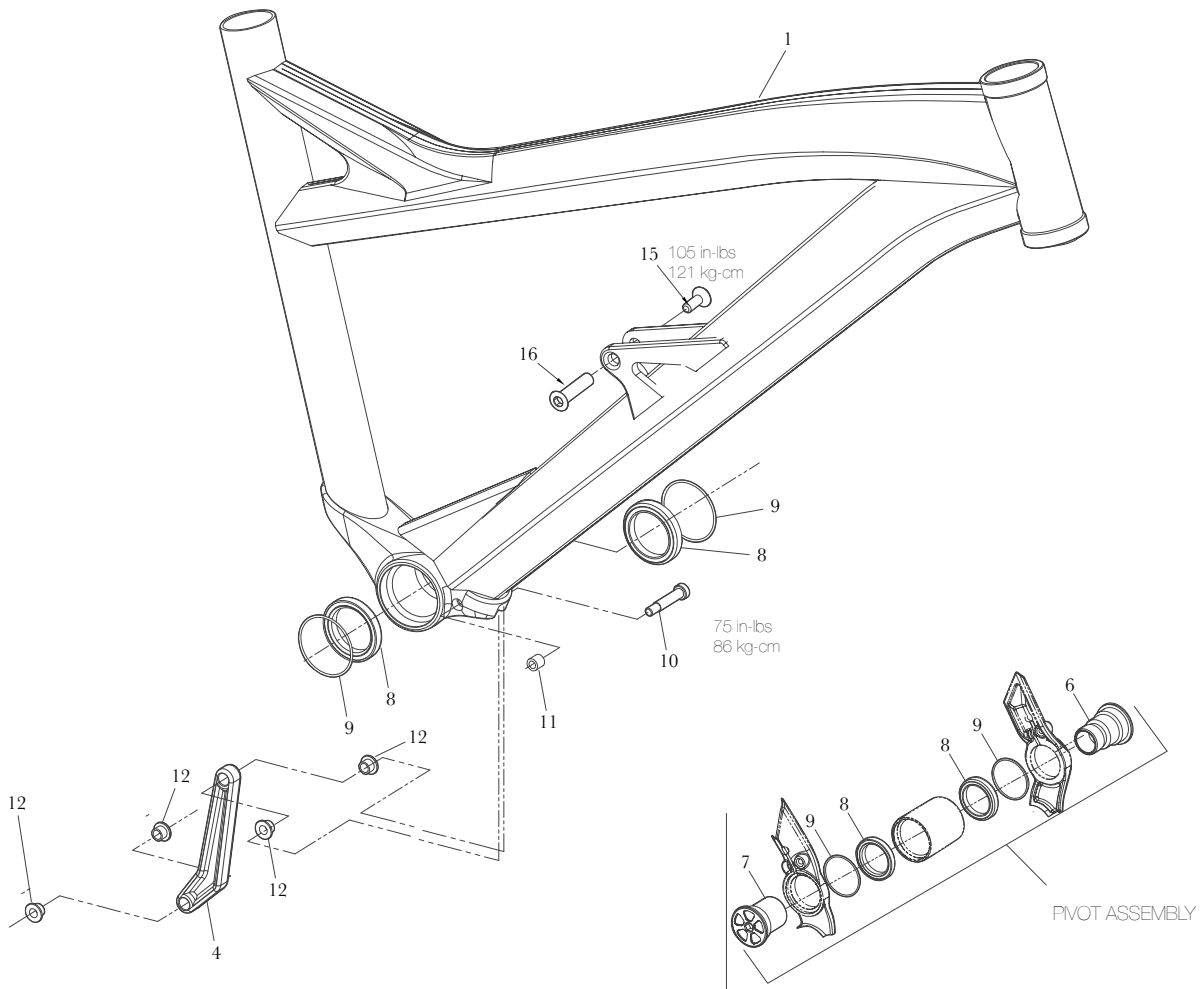

CODE	DESCRIPTION	ITEM (QTY)
ATINT0031	BARREL NUT	14
ATIOT2170	SHOCK BOLT, SS	15
ATIOT2983	FRONT SHOCK NUT (SEXBOLT)	16
ATIOT3850	REAR SHOCK NUT (SEXBOLT)	17
ATIDH0117	DROPOUT (LH) MAXLE 12MM	20
ATIDH0118	DROPOUT (RH) MAXLE 12MM	21
ATIDH0062	DROPOUT (LH) (standard) 9MM	20
ATIDH0063	DROPOUT (RH) (standard) 9MM	21
ATIOT2179	DROPOUT BOLT	22
ATIOT2180	DROPOUT NUT	23
ATIOT4198	MAIN PIVOT PIN FEMALE ISCG MOUNT	24
ATIPT0058	DERAILEUR TUBE CAP	25
ATIBO0273	WATER BOTTLE BOLTS	26
ATIOT2895	CABLE COVERS	27
ATIOT3867	BOLT ON HOUSING GUIDES	28
ATIGTPART025	ISCG BB LINK UPGRADE KIT (FOR 'BB TOOL STYLE' I-DRIVE FRAMES)