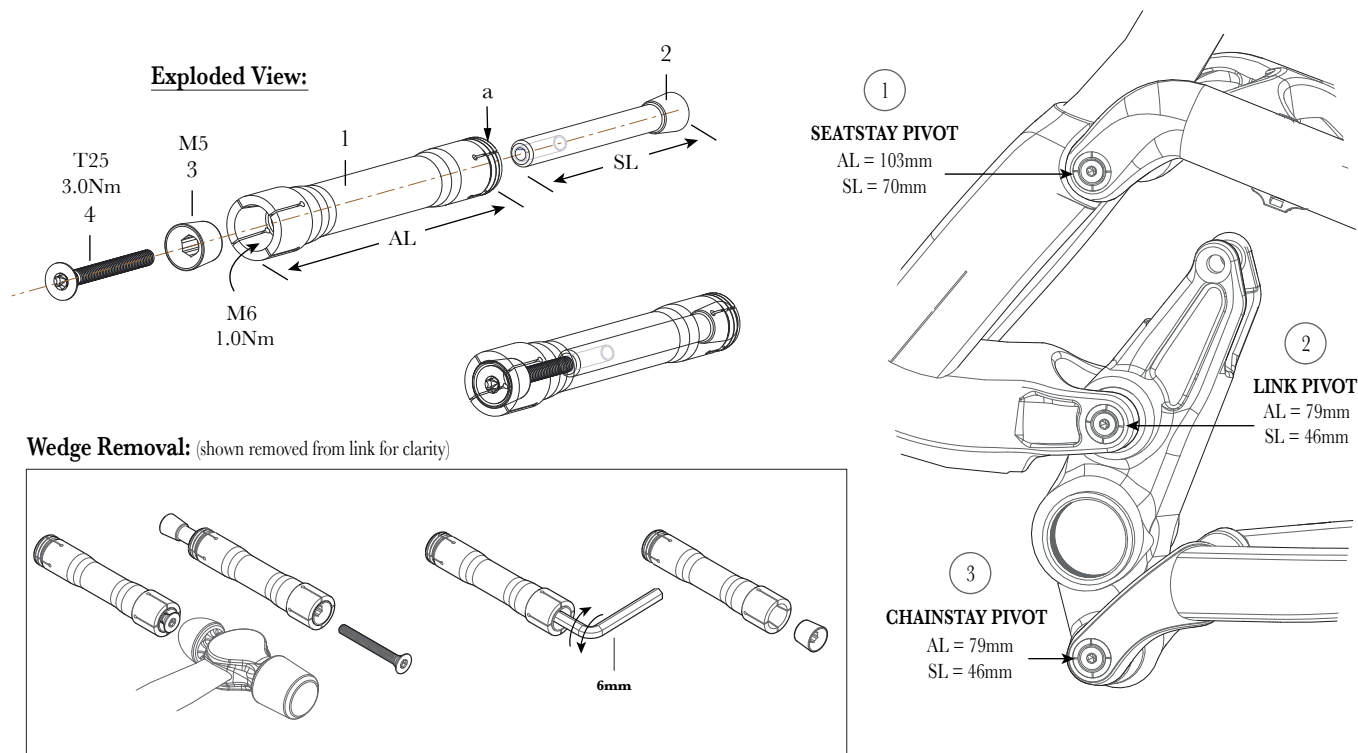

LOCKR EXPANDING AXLE

30

Kit Information

CODE	DESCRIPTION	ITEM (QTY)
KG0054N01	KIT HWARE EXP AXLE CS SS FT HELION	1
KG0055N01	KIT HWARE EXP AXLE FT BB LINK HELION	2,3

Removal

1. Loosen the screw (4) 4-6 turns using a T25 Torx key.
2. Tap head of M4 screw (4) to un-seat threaded wedge (2).
   Remove M4 screw (4) and threaded wedge (2) from the axle (1).
3. Insert a 5mm hex key to twist the wedge (3) free and remove it (shown). If stuck, insert the long side of a 6mm HEX key (non-ball end) from the threaded end of axle and tap it out.
4. Insert a 6mm hex key into the axle and turn counter-clockwise until it can be removed.

Installation

Be sure to inspect the parts for any burrs, scratches or other damage before assembly. Replace the complete axle assembly if any damage is found.

- Apply a high-quality bearing grease to all the parts of the assembly before installing into the linkage. Be sure to coat all threads, wedge surfaces and expansion areas.
- Be sure to use the correct length axle and screw for the specific location. See above.
- Insert the axle (1) into the link from the non-drive side, and tighten it with an 6mm hex to 1.0Nm. Do not over-tighten.
- Insert the threaded wedge (2) into the drive side of the axle and insert the other wedge (3) and screw (4) opposite and tighten screw with a T25 Torx to 3.0Nm.