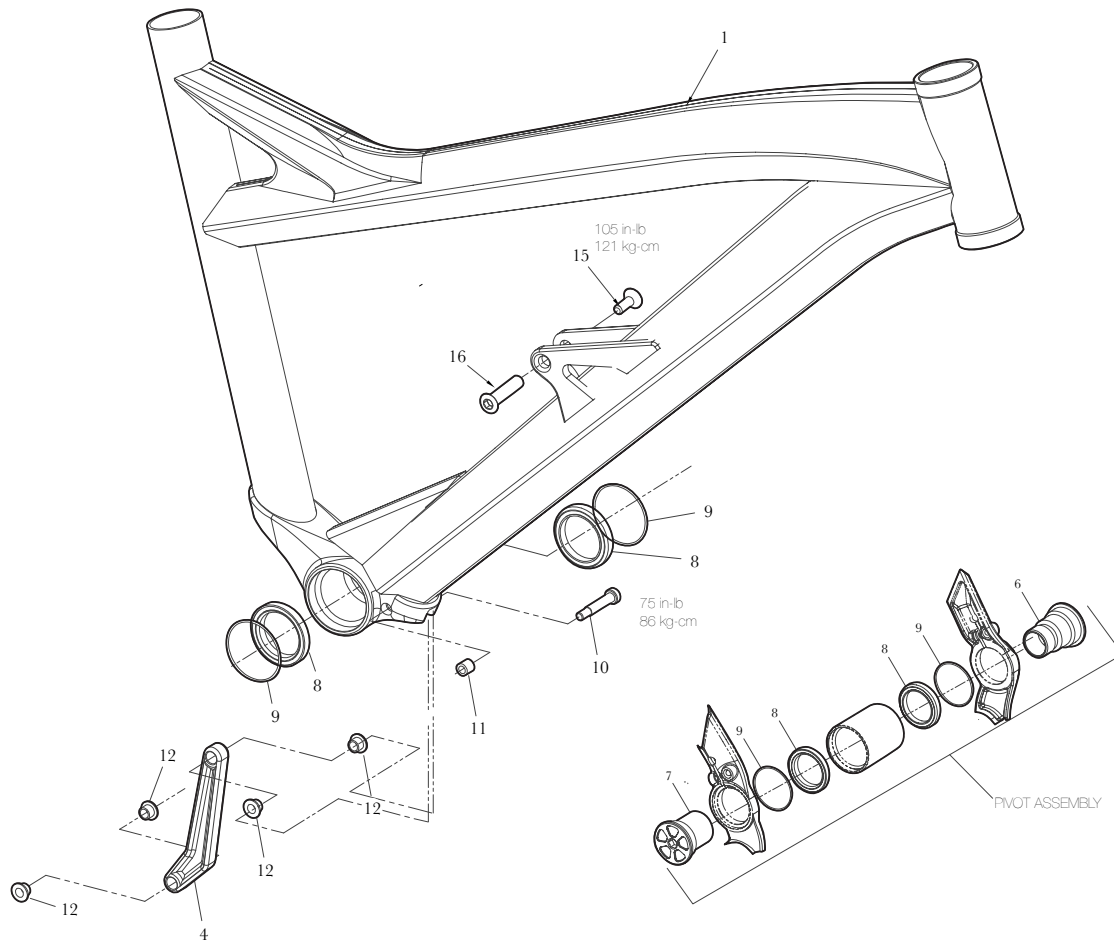

CODE	DESCRIPTION	ITEM (QTY)
ATIOT2180	HANGER NUT	23
ATIOT4198	MAIN PIVOT PIN FEMALE ISCG MOUNT	24
ATIPT0058	DERAILEUR TUBE CAP	25
ATIBO0273	WATER BOTTLE BOLTS	26
ATIOT2895	CABLE COVERS	27
ATIOT3867	BOLT ON HOUSING GUIDES	28
ATIGTPART010	PIVOTS BEARINGS + DOGBONE BEARINGS	
	ACB BEARING (873S-2RS)	(4)
	M6X6L IGUS FLANGE BEARING	(4)
ATIGTPART014	PIVOTS BEARINGS	8
	ACB BEARING (873S-2RS)	(4)
		(1)
ATIGTPART024	UPGRADE CARBON DOG BONE	
	CARBON DOGBONE	(1)
	M6X6L IGUS FLANGE BEARING	(4)
ATIGTPART026	UPGRADE FRP PIVOT CONES + O-RINGS	
	FRP PIVOT CONE	(4)
	PIVOT O-RING	(4)
ATIOT0238	DROPOUT (LH) (SHIMANO) 142MM (FORCE LE 2013)	(1)
ATIOT0237	DROPOUT (RH) (SHIMANO) 142MM (FORCE LE 2013)	(1)