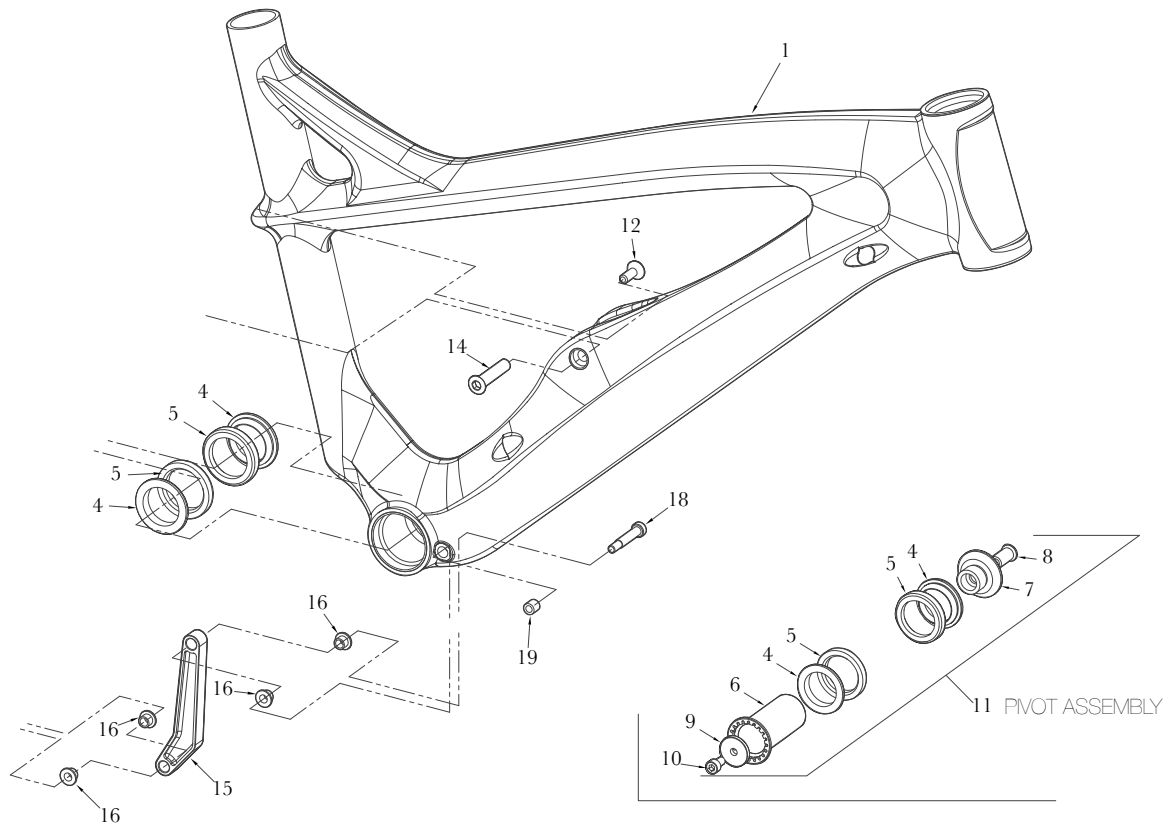

CODE	DESCRIPTION	ITEM (QTY)
ATIGTPART010	PIVOTS BEARINGS+DOGBONE BEARINGS	
	ACB BEARING (873S-2RS)	(4)
	M6X6L IGUS FLANGE BEARING	(4)
ATIGTPART014	PIVOTS BEARINGS (873S-2RS)	
	ACB BEARING (873S-2RS)	(4)
UPGRADE KITS		
ATIGTPART025	ISCG BB LINK UPGRADE KIT (FOR "BB TOOL STYLE" I-DRIVE FRAMES)	
	BB-LINK	
	ISCG MAIN PIN	
	ISCG MAIN PIN CAP	
	MAIN PIN LOCK NUT	
	M6X1PX55L SHCS	
	M5 THREADED INSERT	
ATIGTPART024	UPGRADE CARBON DOG BONE	
	CARBON DOGBONE	(1)
	M6X6L IGUS FLANGE BEARING	(4)
ATIGTPART026	UPGRADE FRP PIVOT CONES + O-RINGS	
	FRP PIVOT CONE	(4)
	PIVOT O-RING	(4)