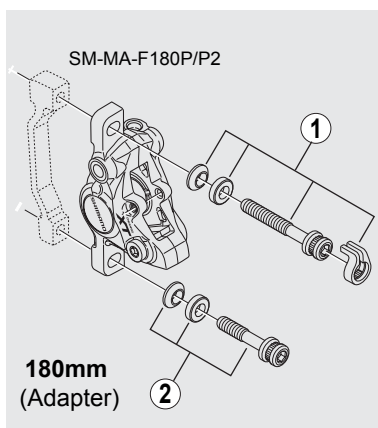

XTR Disc Brake BR-M9000

- 1 - Caliper Fixing Bolt Unit (M6 x 40.4)
- 2 - Caliper Fixing Bolt Unit (M6 x 34.2)
- 3 - Caliper Fixing Bolt (M6x20.2)

DEORE XT Disc Brake BR-M785

- 1 - Caliper Fixing Bolt Unit (M6 x 41.6)
- 2 - Caliper Fixing Bolt Unit (M6 x 35.8)
- 3 - Adapter Fixing Bolt (M6 x21.8) & Snap Ring
- 4 - Adapter Fixing Bolt (M6 x21.8)