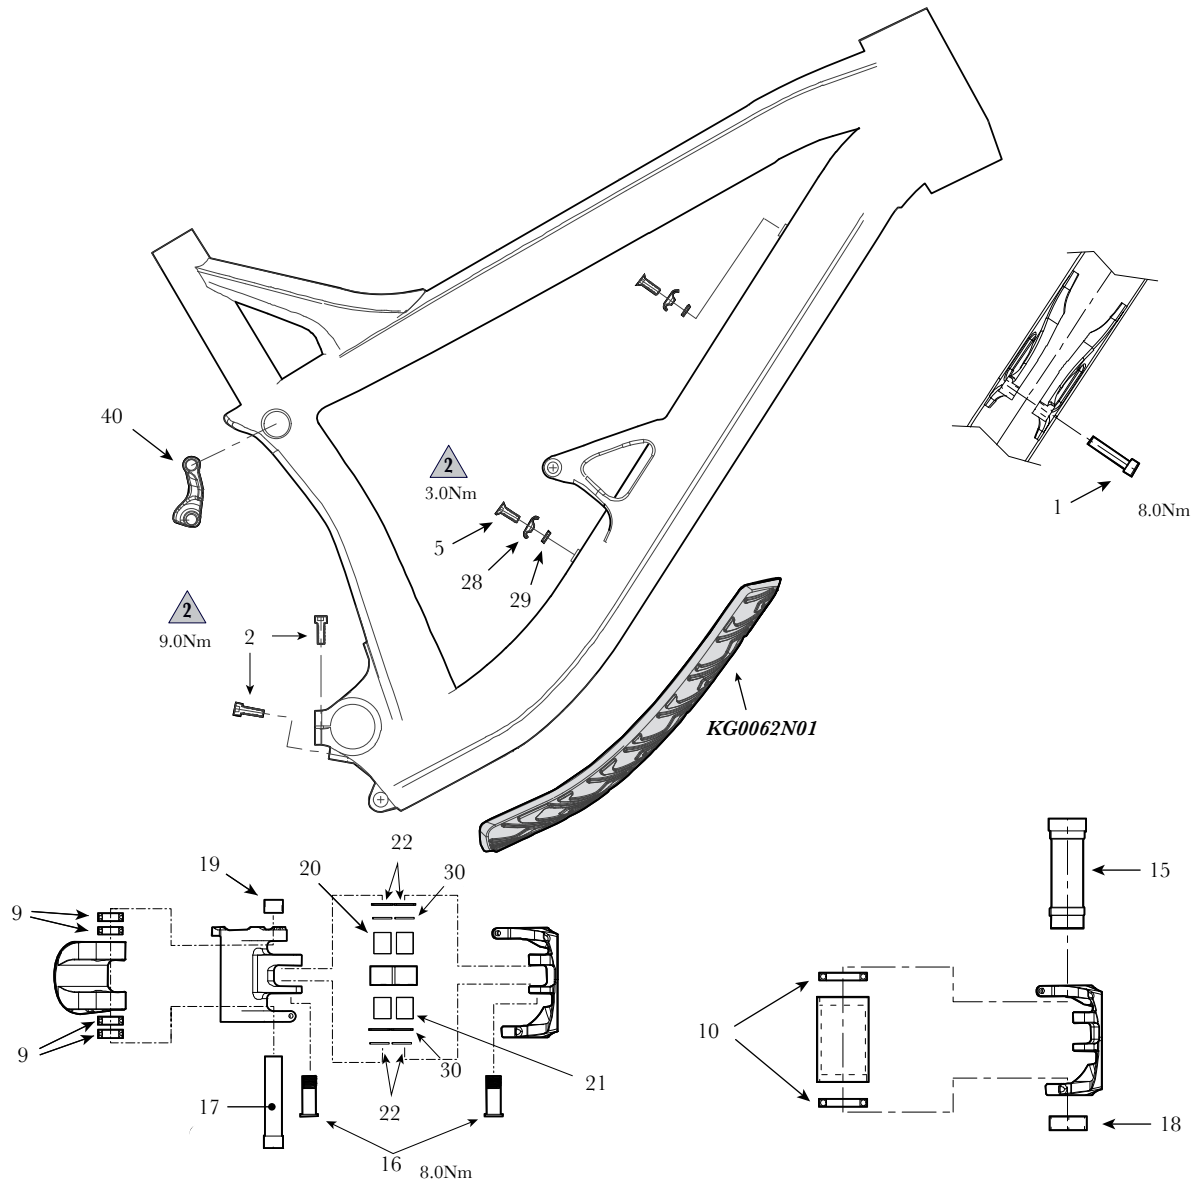

CODE	DESCRIPTION	ITEM (QTY)
KG0025N02	KIT BUSHING FURY	20(2X), 21(2X), 22(4X), 30(4X)
KG0026N02	KIT PIVOT AXLES FURY	15, 17, 18, 19, 2(2X), 3(2X), 16(2X)
KG0027N02	KIT DOGBONE FURY	34
KG0028N02	KIT BB FURY	31
KG0029N02	KIT LINK UP / DOWN	40,41
KG0030N02	KIT TOOL PRELOAD FURY	SEE INSET
KG0062N01	KIT DT PROTECTOR FURY 26", 27.5"