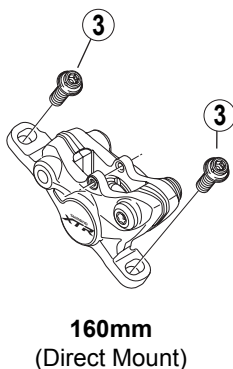

XTR Disc Brake BR-M9000

- 1 - Caliper Fixing Bolt Unit (M6 x 40.4)
- 2 - Caliper Fixing Bolt Unit (M6 x 34.2)
- 3 - Caliper Fixing Bolt (M6x20.2)