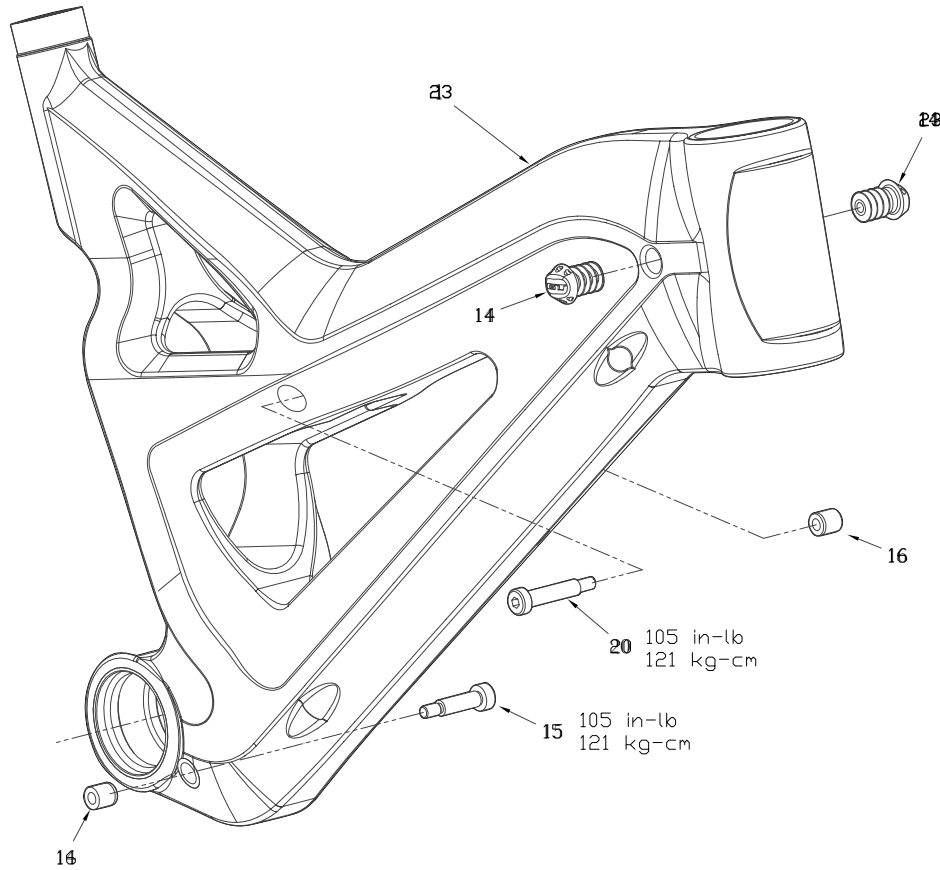

CODE	DESCRIPTION	ITEM (QTY)
ATIOT3860	BB-LINK CAP BOLT M14X1.5X15L	13
ATIOT3862	GT FORK BUMPER VLP-119, MOQ:500 PCS	14
ATIBO0119	SHOULDER BOLT, SS M8X25L, M6X1 THREADS	15
ATIOT3852	M6X1 THREADED INSERT	16
ATIOT2383	IGUS FLANGE BEARING M8X7.5 LFM-0810-07	17
ATIDH0162	HANGER MY09 DHI, BLACK + HANGER SET SCREW M4X0.7X10L	18+19
ATIOT3861	SHOULDER BOLT, SS M8X32.5L, M6X1 THREADS	20
	SHOCK 9.5" EYE-TO-EYE, 3" TRAVEL	22
	SHOCK BUSHINGS , 19MM SPACING FRNT AND REAR	23
	SEAT COLLAR	24
GTK023	KIT, FURY SHOCK BOLT HWARE,update