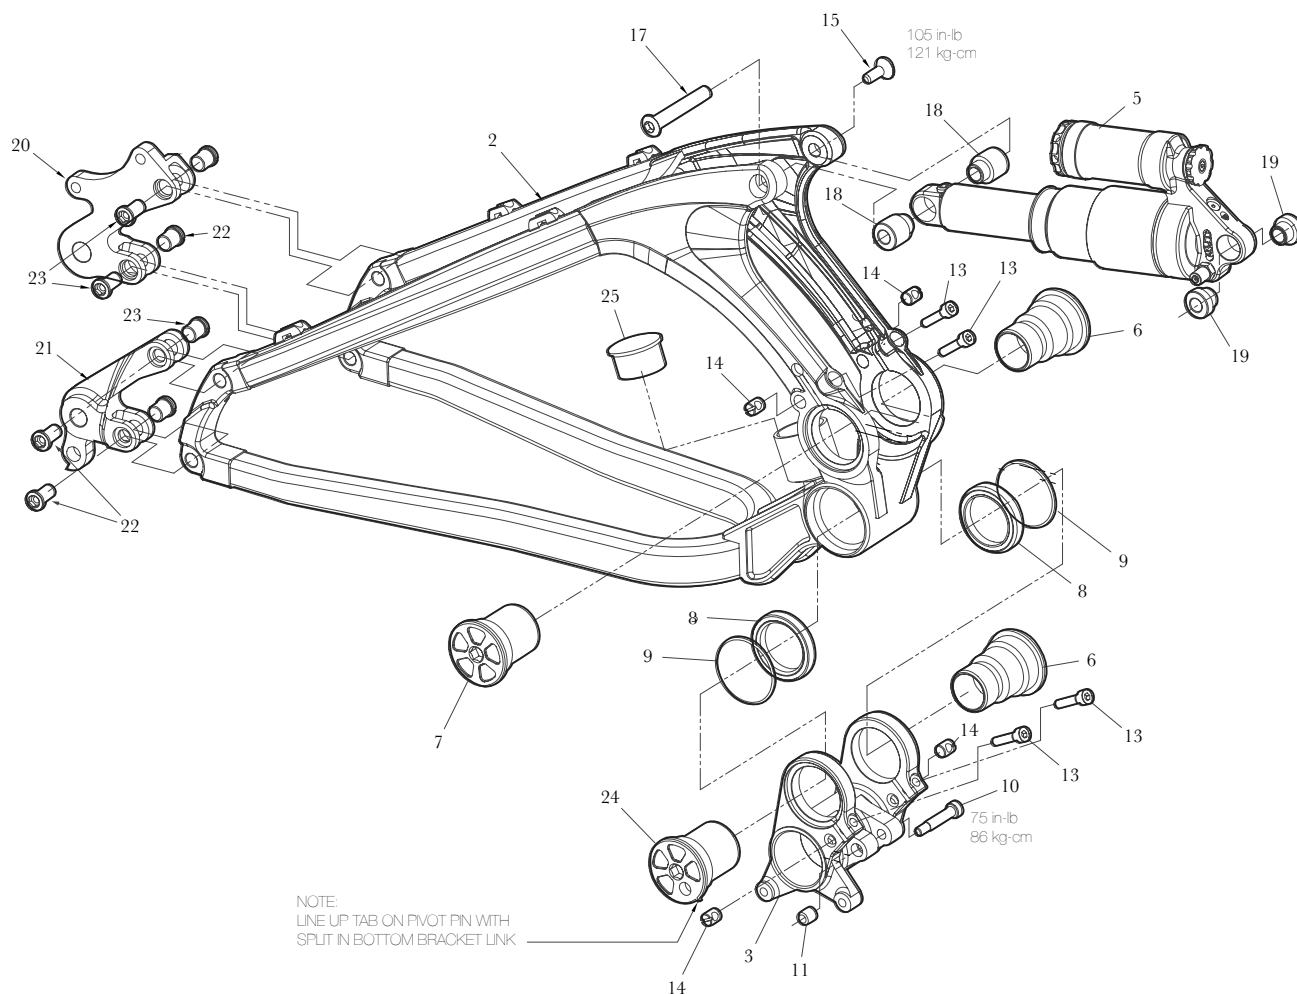

GT DISTORTION (2011-2013)

NOTE:
LINE UP TAB ON PIVOT PIN WITH
SPLIT IN BOTTOM BRACKET LINK

CODE	DESCRIPTION	ITEM (QTY)
ATIOT4147	BB-LINK MY11 FORCE / SANCTION	3
ATIOT2784	DOGBONE MY09 SANCTION	4
ATIOT4197	MAIN PIVOT PIN MALE	6
ATIOT4196	MAIN PIVOT PIN FEMALE	7
ATIOT2016	MAIN PIVOT BEARING (873S-2RS)	8
ATIOT3866	O-RING RUBBER	9
ATIBO0087	DOGBONE SHOULDER BOLT	10
ATINT0027	DOGBONE M5 THREADED INSERT	11
ATIOT1468	M6X6L IGUS FLANGE BEARING	12
ATIBO0272	SOCKET HEAD CAP SCREW	13
ATINT0031	BARREL NUT	14
ATIOT0298	SHOCK BOLT, SS	15
ATIOT2983	FRONT SHOCK NUT (SEXBOLT)	16