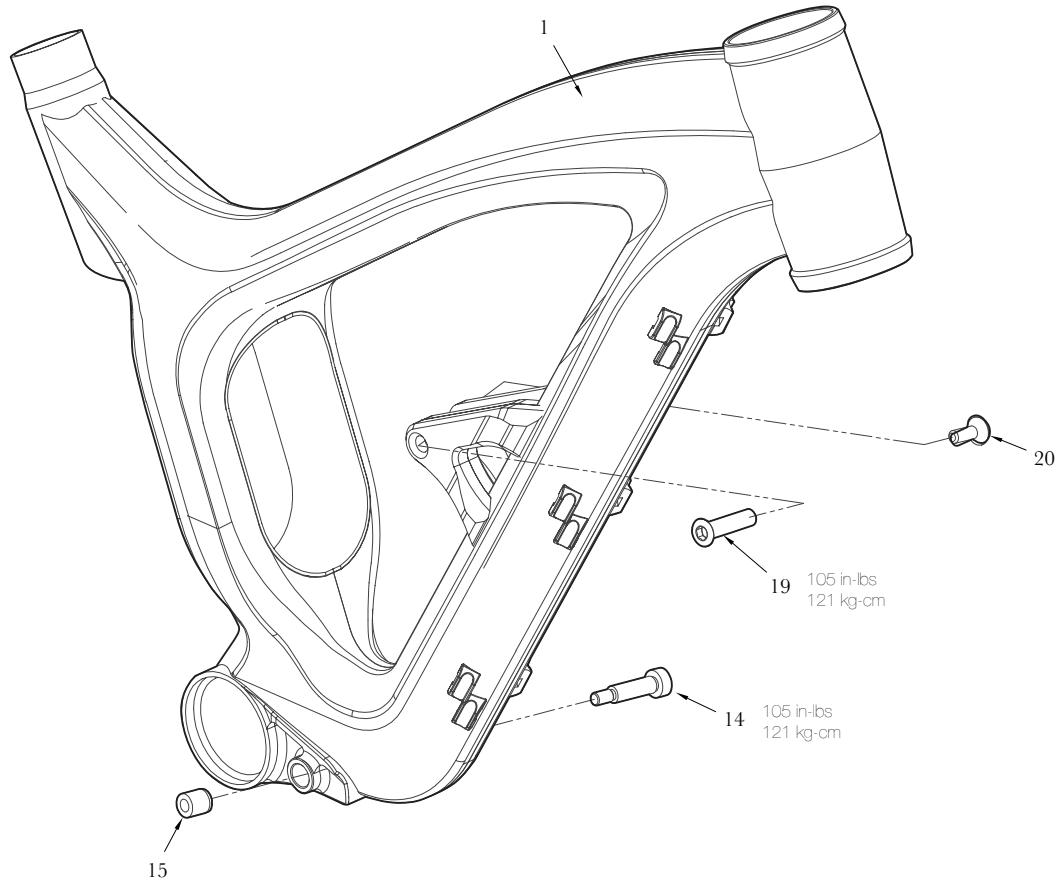

CODE	DESCRIPTION	ITEM (QTY)
ATIBO0119	SHOULDER BOLT. SS M8X25L, M6X1 THREADS	14
ATIOT3852	M6X1 THREADED INSERT	15
ATIOT2383	IGUS FLANGE BEARING M8X7.5 LFM-0810-07	16
ATIDH0104	DER HANGER + HANGER SET SCREW	17+18
ATIOT2897	SHOCK BOLT. SS ,	19
ATIOT2983	FRONT SHOCK NUT (SEX BOLT)	20
N/A	SHOCK 9.5" EYE-TO-EYE, 3" TRAVEL	21
N/A	SHOCK BUSHINGS , 19MM SPACING FRNT AND REAR	22
N/A	SEAT COLLAR	23