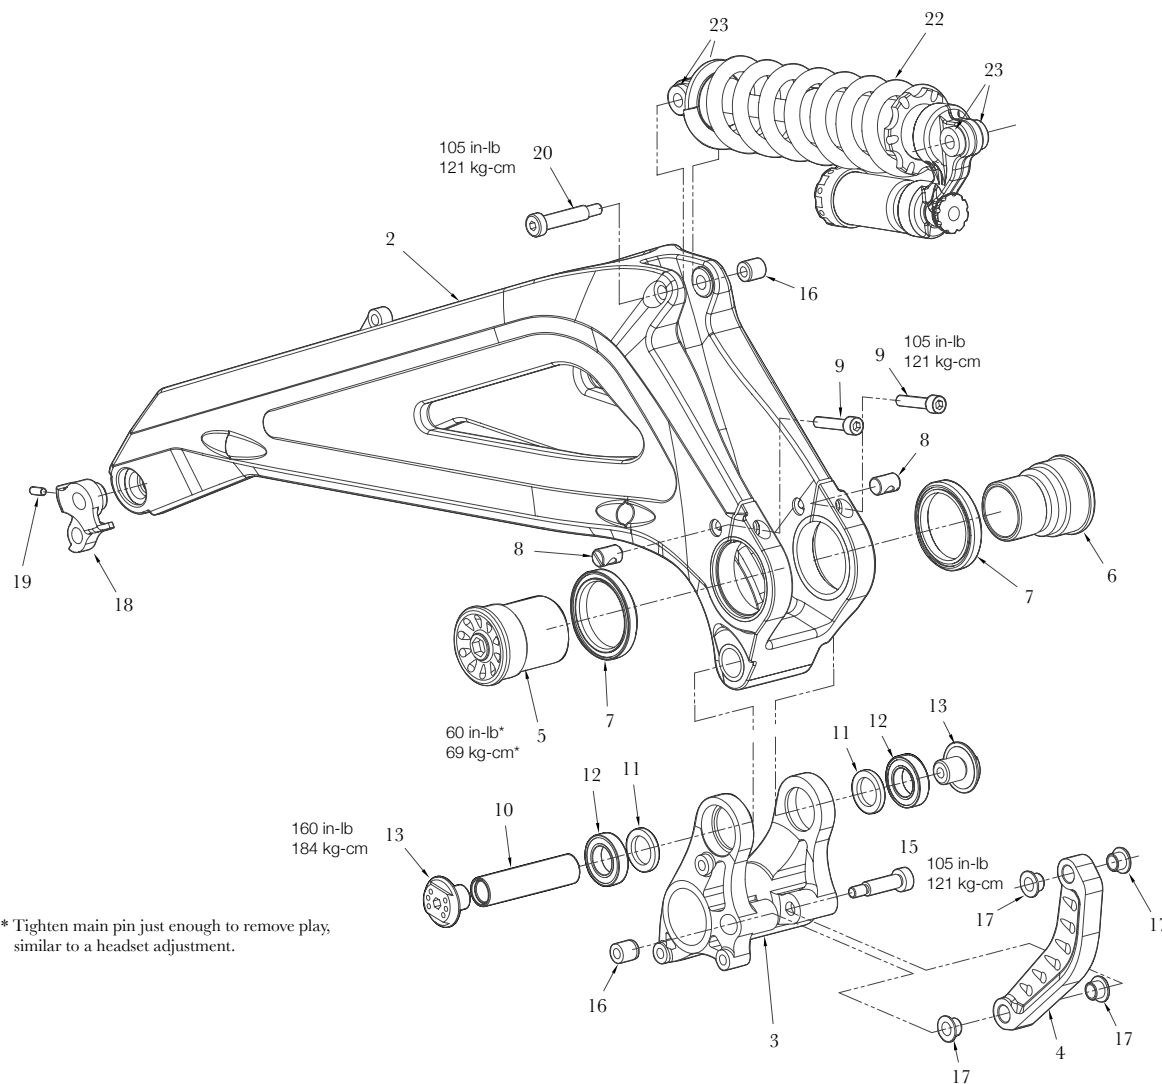

GT FURY CARBON (2009-2013)

* Tighten main pin just enough to remove play, similar to a headset adjustment.

CODE	DESCRIPTION	ITEM (QTY)
	FRONT TRIANGLE(S/M/L)	1
	REAR TRIANGLE	2
ATIOT3853	BB-LINK MY09 DHI	3
ATIOT3854	DOGBONE MY09 DHI	4
ATIOT3855	MAIN PIVOT PIN FEMALE	5
ATIOT3856	MAIN PIVOT PIN MALE	6
ATIOT3863	MAIN PIVOT BEARING ACB:40X52X7T	7
ATIOT3857	BARREL NUT M6X1XOD10XL15(SS)	8
ATIOT3851	SOCKET HEAD CAP SCREW M6X1X30L	9
ATIOT3858	BB-LINK THREADED AXLE M14X1.5X69L OD=17	10
ATIOT3859	BB-LINK BEARING SPACER 17X25X3	11
ATIOT3824	BB-LINK BEARING 6903-2RS	12
GTK023	KIT, FURY SHOCK BOLT HWARE,update