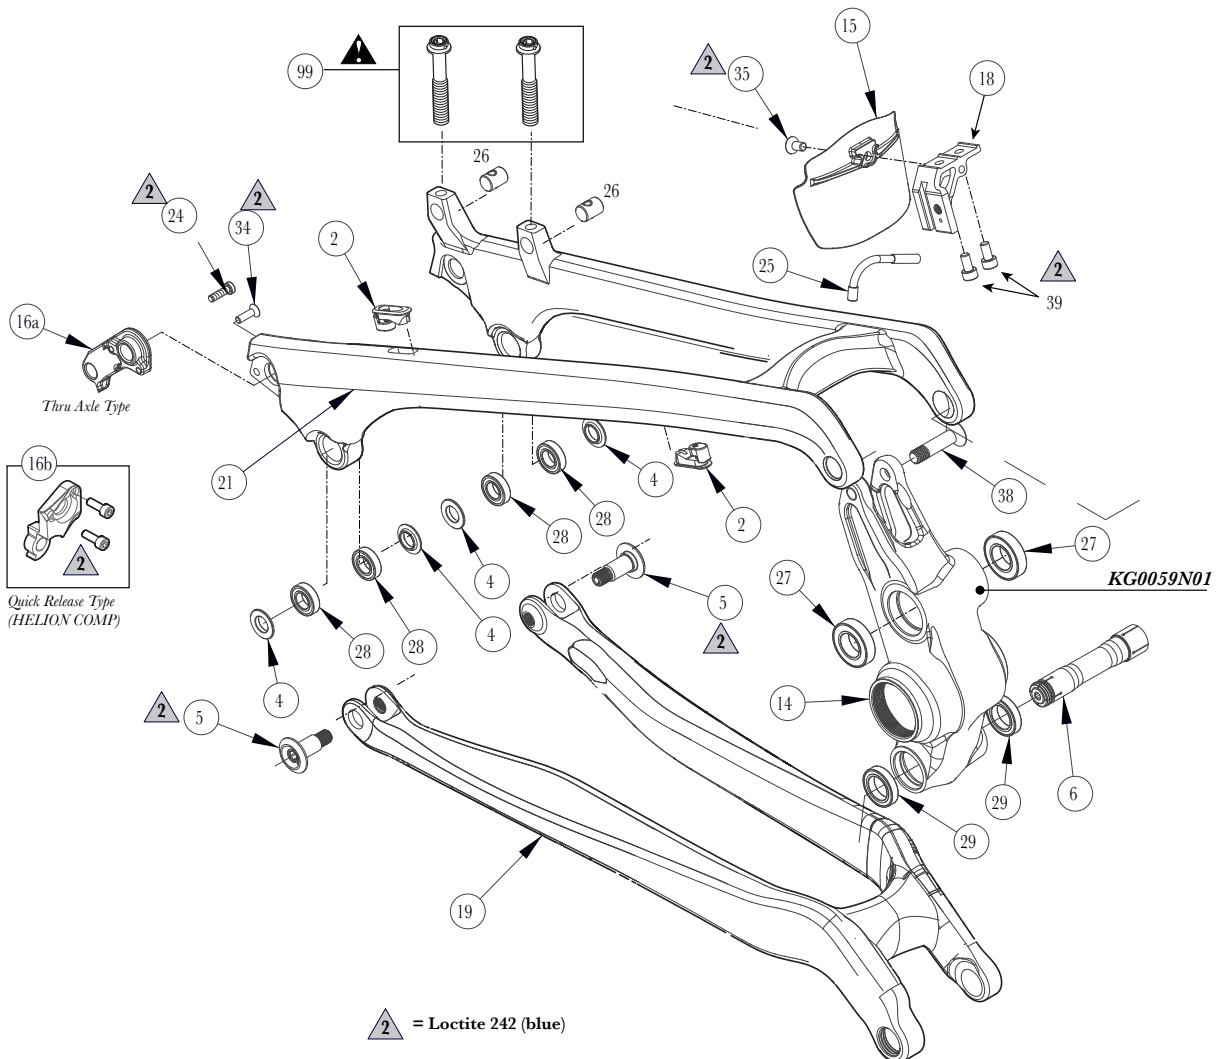

GT HELION (2015)

CODE	DESCRIPTION	ITEM/(QTY)	CARBON	ALLOY
KG0001N02	KIT BEARING FORCE SENSOR HELION	29(4), 27(2)	X	X
KG0003N02	KIT SHOCK BOLTS FORCE SENSOR HELION	32,33,38	X	X
KG0054N01	KIT HWARE EXP AXLE CS SS FT HELION	7	X	X
KG0055N01	KIT HWARE EXP AXLE FT BB LINK HELION	6		
KG0006N02	KIT DERR HANGER FORCE SENSOR HELION	16a,24,34	X	X
KG0007N02	KIT DERR HANGER (SHIMANO) D TYPE	16a,24,34	X	X
ATIDH0233	HG ATIDH0233 GT ZASKAR 100	16b		X
KG0009N02	KIT CABLE GUIDE FORCE SENSOR	10,11,12, 13,37	X	X
KG0010N02	KIT CABLE CLAMP (10X)	See inset		X
KG005N03	KIT HWARE SS CS ALLOY..	4(4), 5(2), 28(4)		X
KG005N04	KIT HWARE SS CS CARBON..	4(4), 5(2), 28(4)	X	
KG0059N01	KIT BB PATHLINK HELION SLV		X	X
KG0011N02	KIT CABLE GUIDE PIPE (10X)	25	X	
KG0064N01	KIT CALIPER BOLT XTR AOS 180	99	X	
KG0065N01	KIT CALIPER BOLT XTR AOS 160 DIRECT MNT	99	X	
KG0066N01	KIT CALIPER BOLT XT AOS 180	99	X	
KG0067N01	KIT CALIPER BOLT XT AOS 160 DIRECT MNT	99	X	

© Cycling Sports Group, Inc. **Retailer Service:** 1-800-245-3872, **Retailer Fax:** 1-203-846-6616

GT BICYCLES 2015 TECH BOOK- 10/14

Illustrations are for part reference only, not assembly instructions.
All information is subject to change without notice.