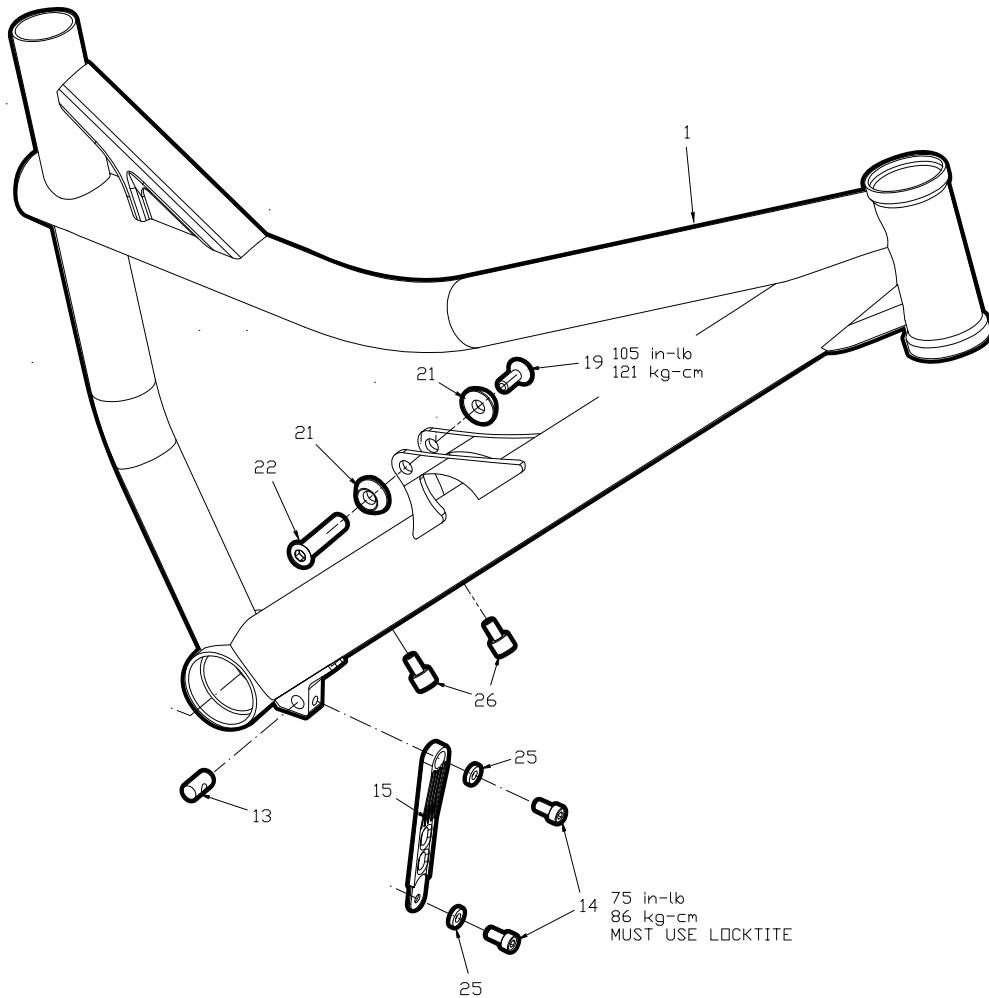

CODE	DESCRIPTION	ITEM (QTY)
ATIGTPART016	MARATHON FLEX BONE KIT	
	FLEXBONE BOLT WITH NYLOCK STRIP	14(2)
	THICK FLEXBONE WITH COVER	15
	FLEXBONE WASHER(INCLUDING IN THE FLEXBONE)	23(2)
ATI07H0071	MARATHON DERRAILLEUR HANGER KIT	21 + 22
	DERRAILLEUR HANGER	21
	DERRAILLEUR HANGER BOLT/NUT	22
ATIOT3447	BB LINK FOR 04 ID XC , MARATHON	3
ATIGTPART026	UPGRADE FRP PIVOT CONES + O-RINGS	
	FRP PIVOT CONE	(4)
	PIVOT O-RING	(4)