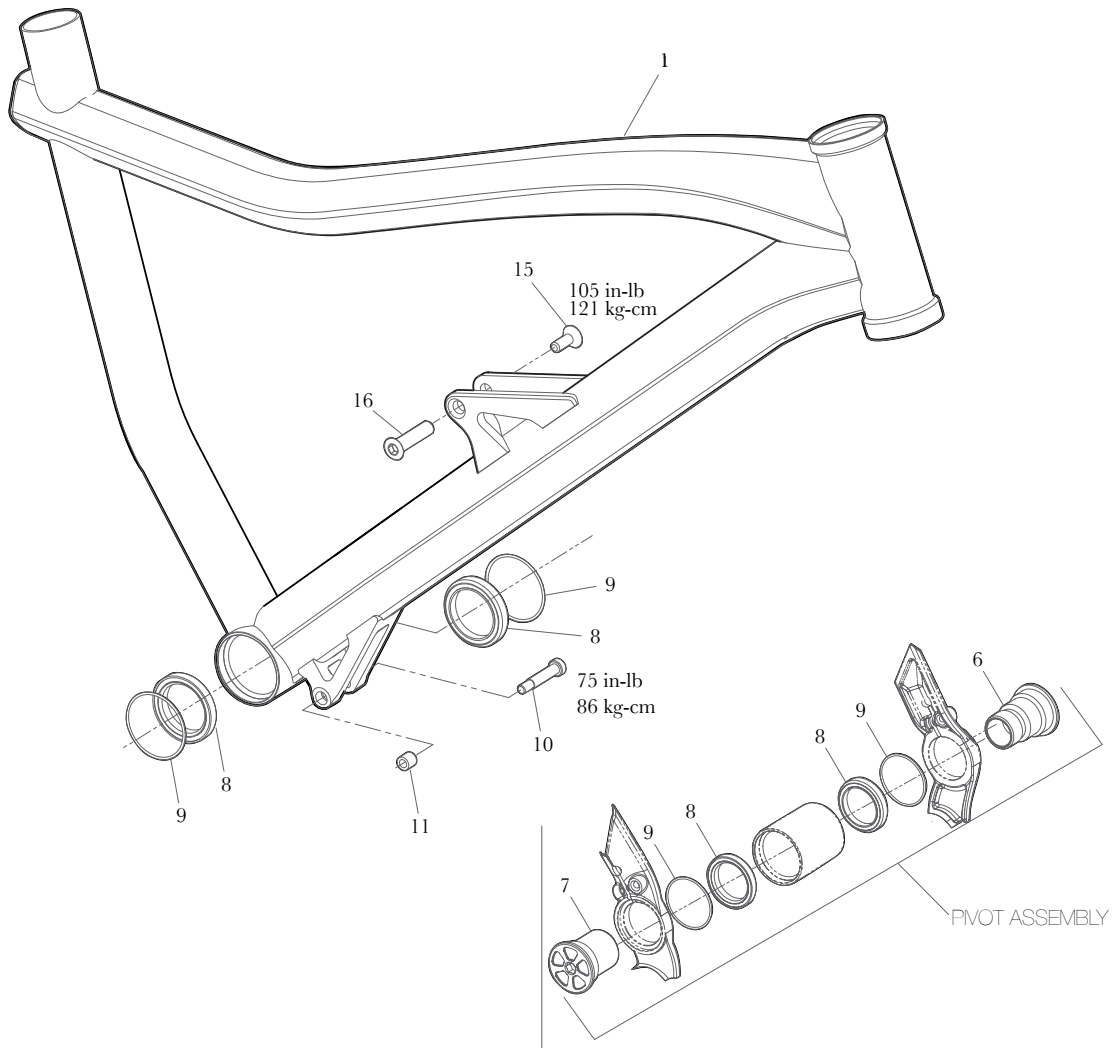

CODE	DESCRIPTION	ITEM (QTY)
ATIOT3850	REAR SHOCK NUT (SEX BOLT), 49MM	17
N/A	SHOCK BUSHING 40MM SPACKING	18
N/A	SHOCK BUSHING 22MM SPACKING	19
ATIDH0071	DERAILEUR HANGER + BOLT	20+21
ATIPT0058	DERAILEUR TUBE CAP	22
ATIBO0273	WATER BOTTLE CAGE BOLT, M5X0.8X12MM	23
ATIOT2895	CABLE COVERS	24
ATIOT3867	BOLT ON HOUSING GUIDES	25
ATIGTPART010	PIVOTS BEARINGS+DOGBONE BEARINGS	
	ACB BEARING (873S-2RS)	(4)
	M6x6L IGUS FLANGE BEARING	(4)
ATIGTPART014	PIVOTS BEARINGS	
	ACB BEARING (873S-2RS)	(4)
ATIGTPART024	UPGRADE CARBON DOG BONE	(1)