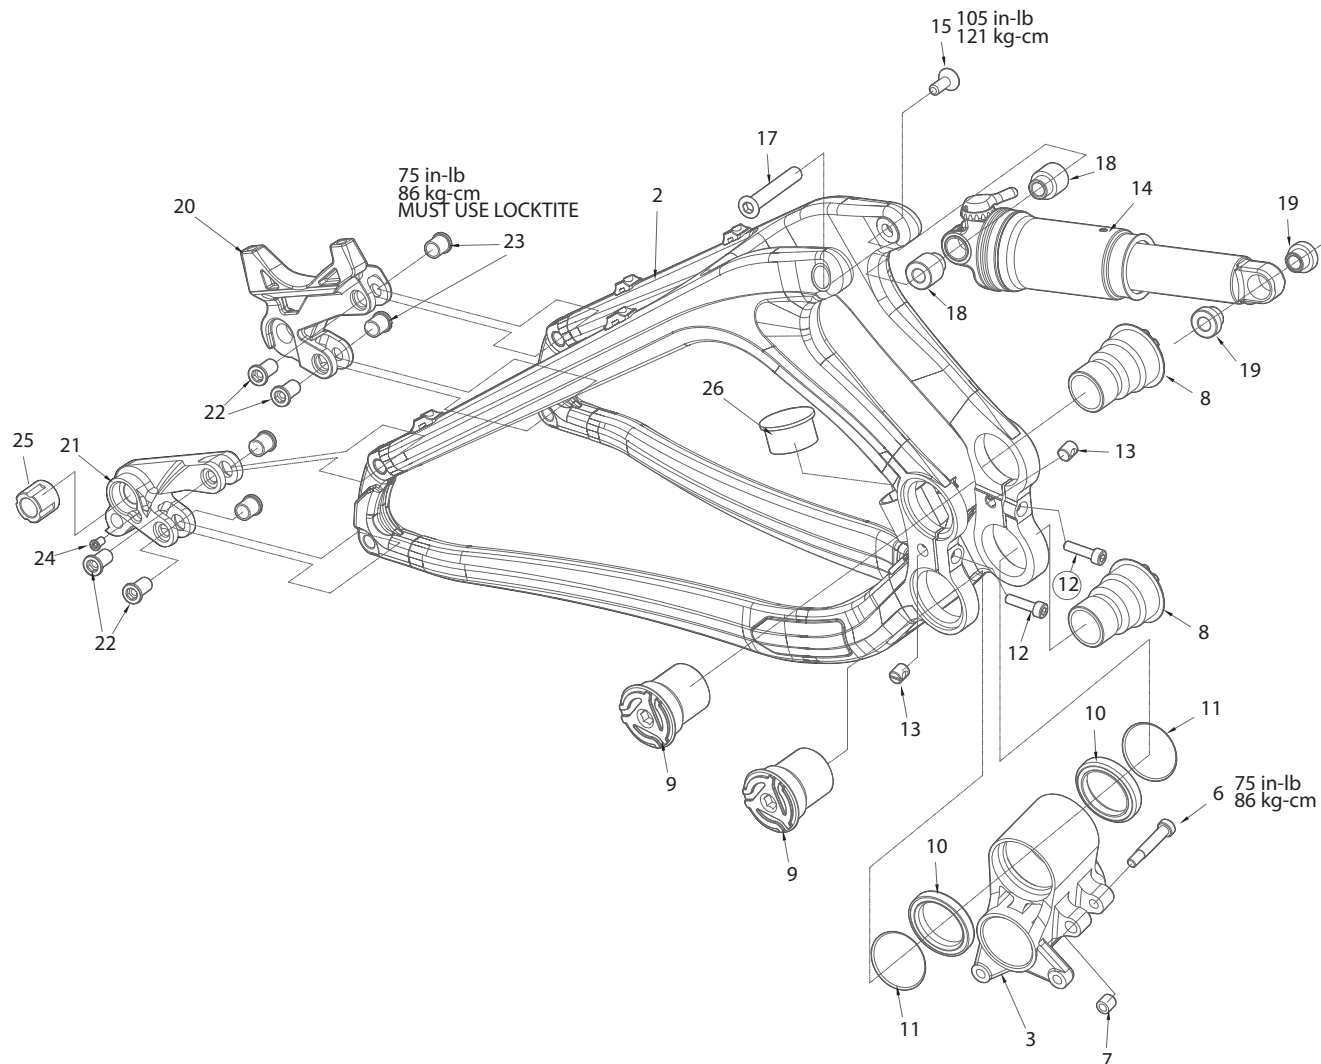

GT FORCE CARBON (2012-2013)

CODE	DESCRIPTION	ITEM (QTY)
ATIOT4970	KIT,BB LINK ISCG05	3
ATIIGTPART024	UPGRADE CARBON DOG BONE	
	CARBON DOGBONE	4
	M6X6L IGUS FLANGE BEARING	5(4)
ATIOT3869	DOGBONE CARBON 100MM	4
ATIOT1468	IGUS DOGBONE BEARING	5
ATIOT4971	DOGBONE BOLT, MALE M4 X 8	6
ATIOT4972	DOGBONE BOLT, FEMALE M6 X 30	7
ATIOT4977	KIT,MALE MAIN PIN	8
ATIOT4196	MAIN PIVOT PIN FEMALE	9
ATIIGTPART014	PIVOTS BEARINGS (873S-2RS)	10(4)
ATIOT2016	MAIN PIVOT BEARING (873S-2RS)	10
ATIOT3866	O-RING RUBBER	11
ATIBO0272	SOCKET HEAD CAP SCREW, M5X0.8X20MM	12
ATINT0031	BARREL NUT	13