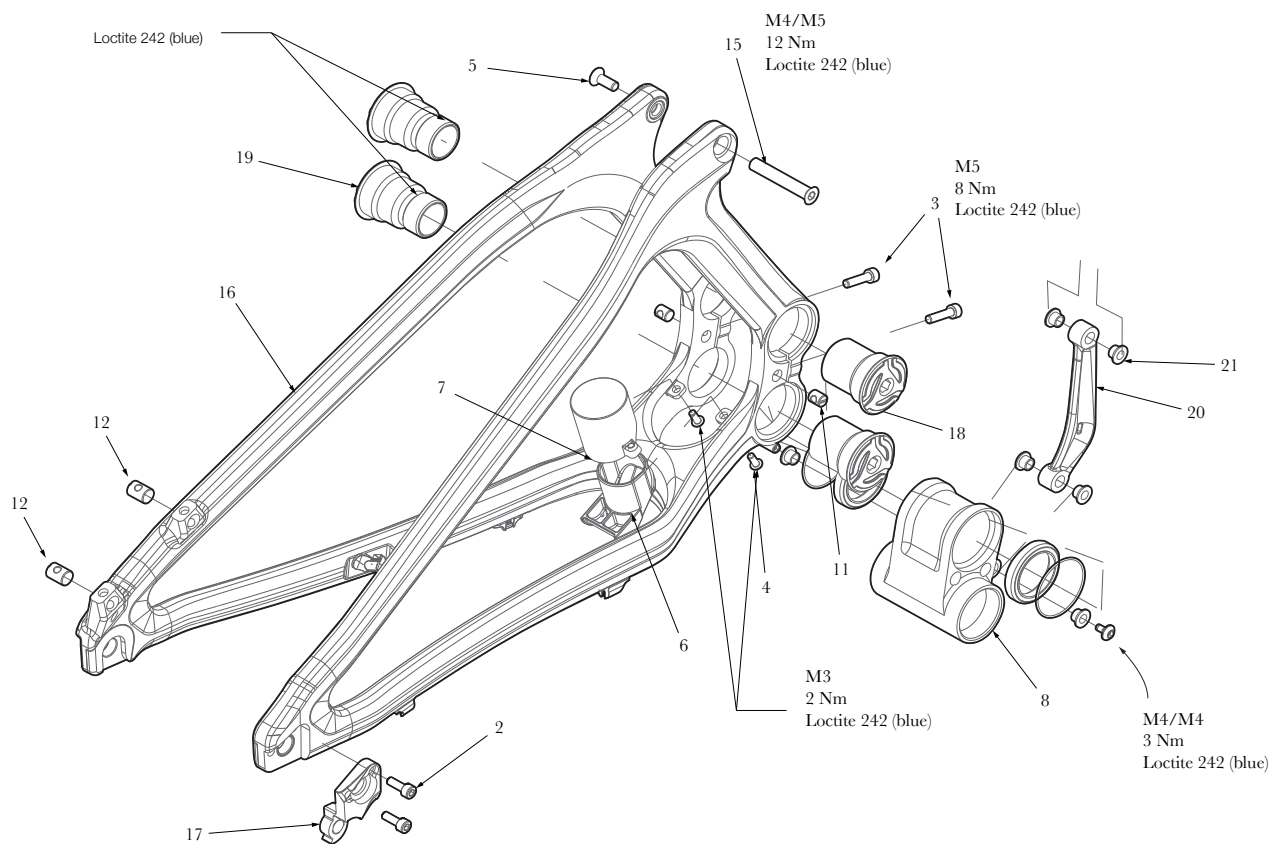

GT ZASKAR 100 26ER & 29ER (2012-2014)

CODE	DESCRIPTION	ITEM (QTY)
ATIBO0347	SHCS_M5X14	
ATIBO0346	SHCS_M5X20	
ATIBO0344	BHCS_M4X10	
ATIBO0345	SFHS_M6X16_Z100	
ATIOT4975	Z100_FD_CABLE_GUIDE	
ATIOT4961	Z100_FD_POST_V2	
ATIOT4962	BB_LINK_Z-100	
ATIOT4966	BARREL_NUT_M5	
ATIOT4967	BARREL_NUT_M6	
ATIOT4969	Z-100_SHOCK_BOLT_49MM	
X	2ZAS29_REAR_TRI	
ATIDH0234	2ZAS29_HANGER_NUTABLE (29ER SPECIFIC)	
ATIDH0233	HANGER_GT-RE02-A_+ BOLT M3X8 X 2 (26er specific)	
ATIOT4196	MY11 PIVOT PIN FEMALE	
ATIOT4197	2011_PIVOT_BOLT_MALE	
ATIOT3869	DOGBONE_100MM_CARBON_NOTCHED	
ATIOT1468	IGUS BUSHING