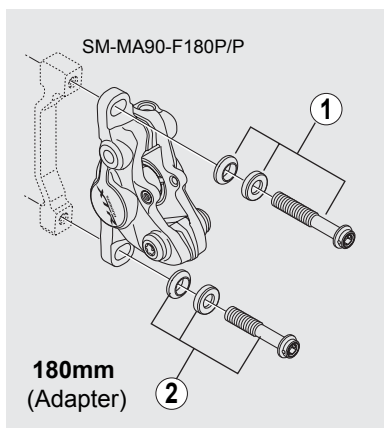

XTR Disc Brake BR-M9000

- 1 - Caliper Fixing Bolt Unit (M6 x 40.4)
- 2 - Caliper Fixing Bolt Unit (M6 x 34.2)
- 3 - Caliper Fixing Bolt (M6x20.2)