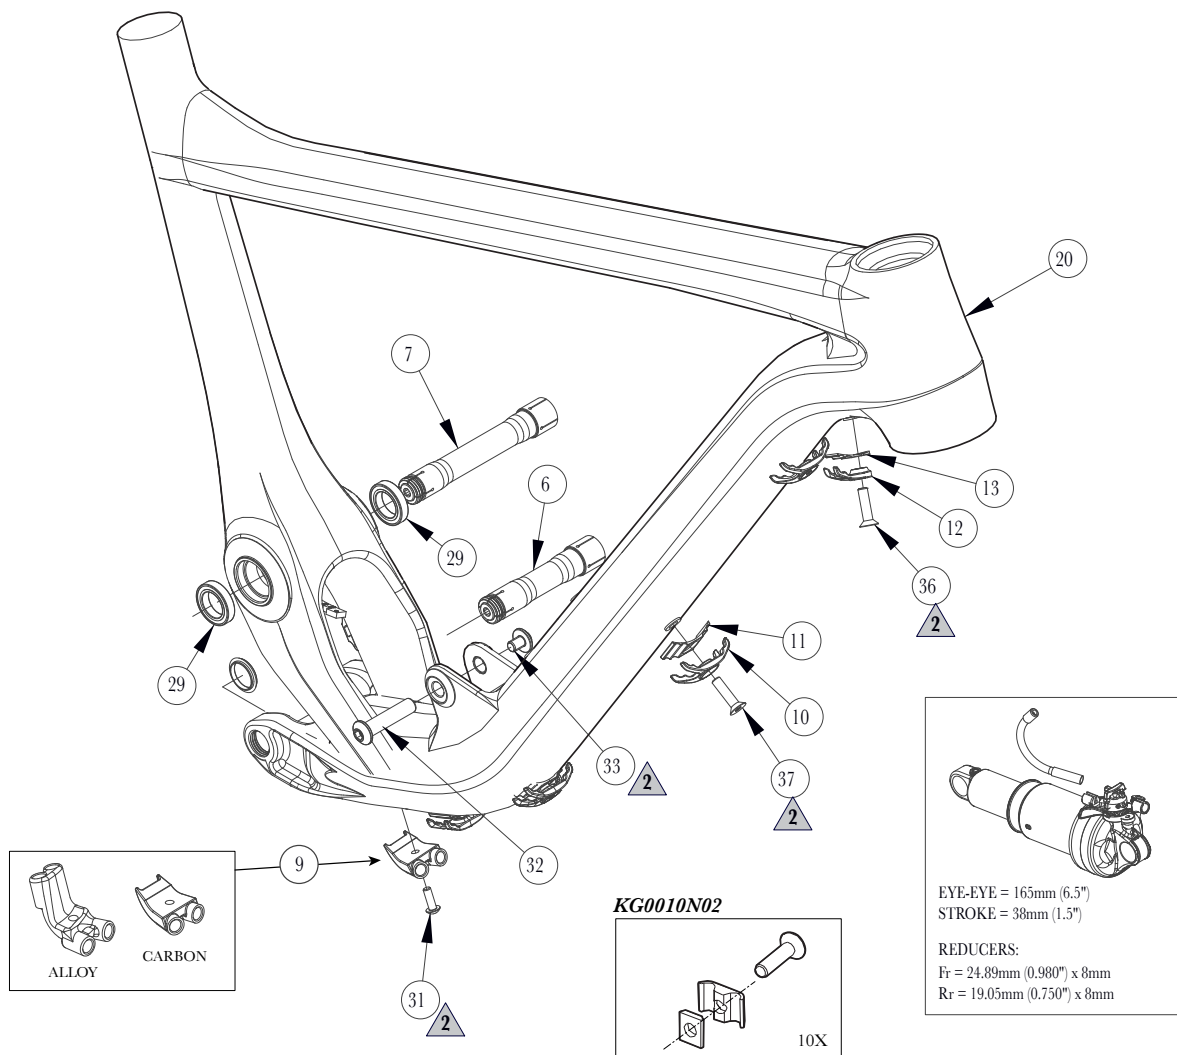

CODE	DESCRIPTION	ITEM (QTY)	CARBON	ALLOY
KG0013N02	KIT MUDGUARD FORCE SENSOR	35, 15	X	
KG0056N01	KIT BB CABLE GUIDE HELION	9, 31	X	X
KG0057N01	SEATBINDER GT 35MM		X	X
KG0058N01	KIT FRONT DERR MOUNT HELION ALLOY			X
KG0017N02	KIT BARREL NUT M6 POST MOUNT (10X)	26	X