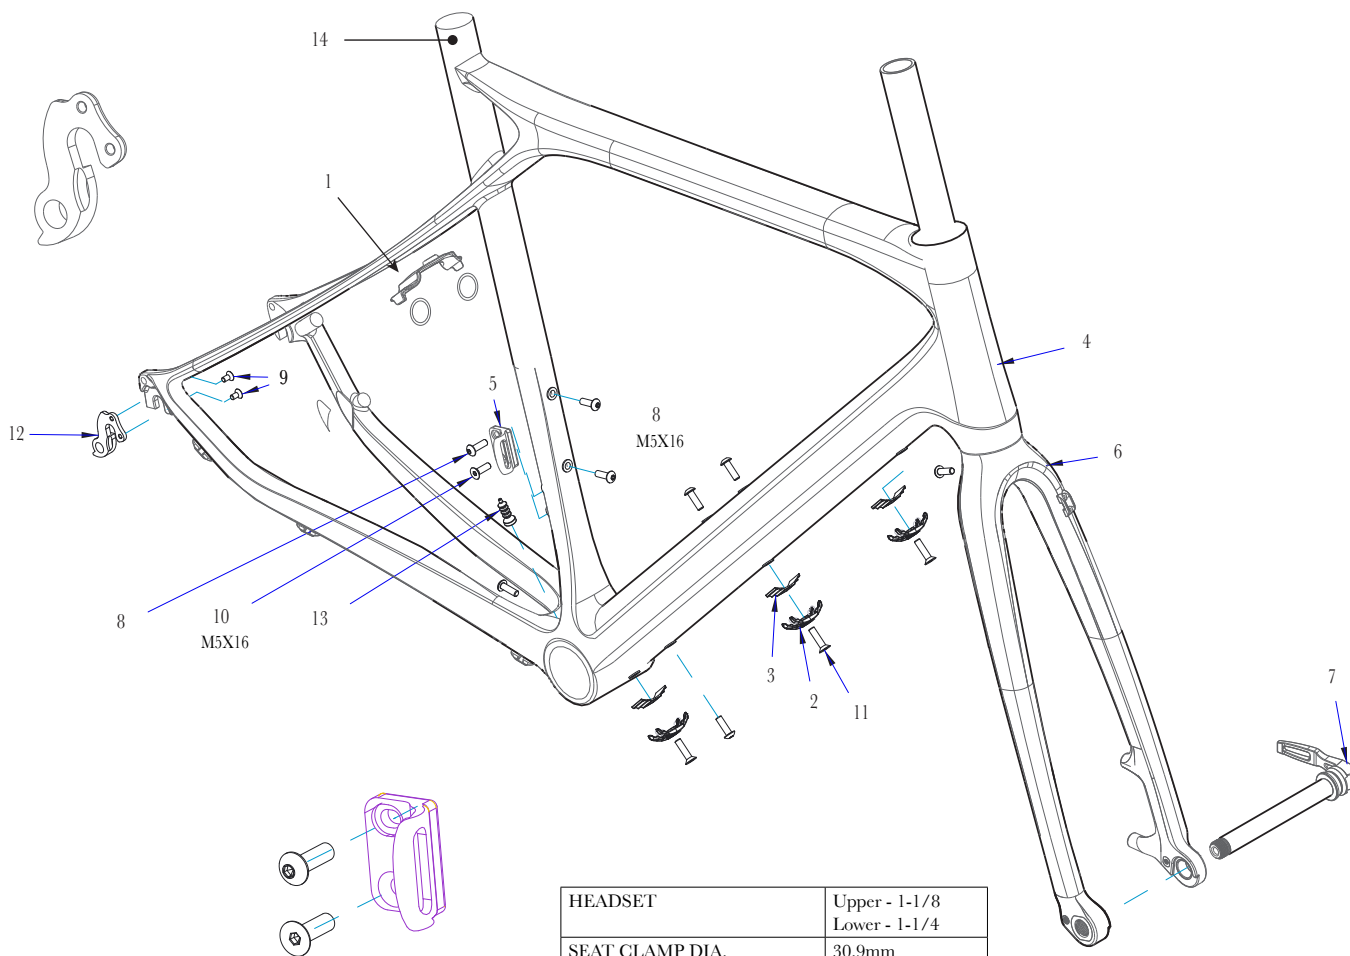

GRADE (2015)

CODE	DESCRIPTION	ITEM (QTY)
KG0053N01	KIT FENDER MOUNT GRADE CRB	1
KG0048N01	KIT THRU AXLE QR TYPE M15	7
KG0060N01	KIT SEATBINDER GT 30.9MM	14
ATIDH0183	DP DERAILLEUR/DROPOUT	12
KG0009N02	KIT CABLE GUIDE FORCE SENSOR	3,2,11